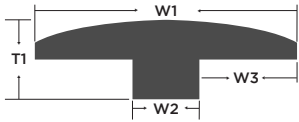

Warranties:

Lifetime Residential Warranty

5 Year Light Commercial

*See full warranty at LWFlooring.com

Bevel: Bali, Caicos, Fiji, Oahu

T-Molding							
Color	Item Code	W1	T1	W2	W3	Length	Weight
-	-	Width	Height	-	-	-	Lbs
Alimia	EW015ATM	1-7/8"	5/8"	1/2"	11/16"	78"	2.7
Bali	EW015BTM	1-7/8"	5/8"	1/2"	11/16"	78"	2.7
Caicos	EW015CTM	1-7/8"	5/8"	1/2"	11/16"	78"	2.7
Fiji	EW015FTM	1-7/8"	5/8"	1/2"	11/16"	78"	2.7
Hawea	EW015HATM	1-7/8"	5/8"	1/2"	11/16"	78"	2.7
Maui	EW015MTM	1-7/8"	5/8"	1/2"	11/16"	78"	2.7
Nevis	EW015NTM	1-7/8"	5/8"	1/2"	11/16"	78"	2.7
Oahu	EW015OTM	1-7/8"	5/8"	1/2"	11/16"	78"	2.7
Paxos	EW015PATM	1-7/8"	5/8"	1/2"	11/16"	78"	2.7
Rosario	EW015RTM	1-7/8"	5/8"	1/2"	11/16"	78"	2.7
Tahiti	EW015TTM	1-7/8"	5/8"	1/2"	11/16"	78"	2.7

Threshold							
Color	Item Code	W1	T1	W2	T2	Length	Weight
-	-	Width	Height	-	-	-	Lbs
Alimia	EW015ATH	2"	7/8"	27/32"	1/2"	78"	2.7
Bali	EW015BTH	2"	7/8"	27/32"	1/2"	78"	2.7
Caicos	EW015CTH	2"	7/8"	27/32"	1/2"	78"	2.7
Fiji	EW015FTH	2"	7/8"	27/32"	1/2"	78"	2.7
Hawea	EW015HATH	2"	7/8"	27/32"	1/2"	78"	2.7
Maui	EW015MTH	2"	7/8"	27/32"	1/2"	78"	2.7
Nevis	EW015NTH	2"	7/8"	27/32"	1/2"	78"	2.7
Oahu	EW015OTH	2"	7/8"	27/32"	1/2"	78"	2.7
Paxos	EW015PATH	2"	7/8"	27/32"	1/2"	78"	2.7
Rosario	EW015RTH	2"	7/8"	27/32"	1/2"	78"	2.7
Tahiti	EW015TTH	2"	7/8"	27/32"	1/2"	78"	2.7