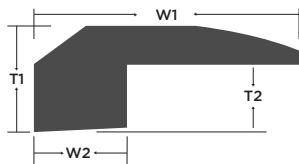

Warranties:

Lifetime Residential Warranty

5 Year Light Commercial

*See full warranty at LWFlooring.com

Bevel: Bali, Caicos, Fiji, Oahu

T-Molding							
Color	Item Code	W1	T1	W2	W3	Length	Weight
-	-	Width	Height	-	-	-	Lbs
Alimia	EW015ATM	1-7/8"	5/8"	1/2"	11/16"	78"	2.7
Bali	EW015BTM	1-7/8"	5/8"	1/2"	11/16"	78"	2.7
Caicos	EW015CTM	1-7/8"	5/8"	1/2"	11/16"	78"	2.7
Fiji	EW015FTM	1-7/8"	5/8"	1/2"	11/16"	78"	2.7
Hawea	EW015HATM	1-7/8"	5/8"	1/2"	11/16"	78"	2.7
Maui	EW015MTM	1-7/8"	5/8"	1/2"	11/16"	78"	2.7
Nevis	EW015NTM	1-7/8"	5/8"	1/2"	11/16"	78"	2.7
Oahu	EW015OTM	1-7/8"	5/8"	1/2"	11/16"	78"	2.7
Paxos	EW015PATM	1-7/8"	5/8"	1/2"	11/16"	78"	2.7
Rosario	EW015RTM	1-7/8"	5/8"	1/2"	11/16"	78"	2.7
Tahiti	EW015TTM	1-7/8"	5/8"	1/2"	11/16"	78"	2.7

Threshold							
Color	Item Code	W1	T1	W2	T2	Length	Weight
-	-	Width	Height	-	-	-	Lbs
Alimia	EW015ATH	2"	7/8"	27/32"	1/2"	78"	2.7
Bali	EW015BTH	2"	7/8"	27/32"	1/2"	78"	2.7
Caicos	EW015CTH	2"	7/8"	27/32"	1/2"	78"	2.7
Fiji	EW015FTH	2"	7/8"	27/32"	1/2"	78"	2.7
Hawea	EW015HATH	2"	7/8"	27/32"	1/2"	78"	2.7
Maui	EW015MTH	2"	7/8"	27/32"	1/2"	78"	2.7
Nevis	EW015NTH	2"	7/8"	27/32"	1/2"	78"	2.7
Oahu	EW015OTH	2"	7/8"	27/32"	1/2"	78"	2.7
Paxos	EW015PATH	2"	7/8"	27/32"	1/2"	78"	2.7
Rosario	EW015RTH	2"	7/8"	27/32"	1/2"	78"	2.7
Tahiti	EW015TTH	2"	7/8"	27/32"	1/2"	78"	2.7