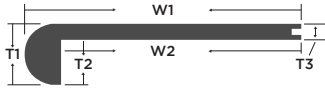

Flush Stairnose

Color	Item Code	W1 Width	W2	T1 Height	T2	T3	Length	Weight Lbs
Alimia	EW015ASN	3"	2-3/8"	13/16"	7/32"	5/8"	78"	5.5
Bali	EW015BSN	3"	2-3/8"	13/16"	7/32"	5/8"	78"	5.5
Caicos	EW015CSN	3"	2-3/8"	13/16"	7/32"	5/8"	78"	5.5
Fiji	EW015FSN	3"	2-3/8"	13/16"	7/32"	5/8"	78"	5.5
Hawea	EW015HASN	3"	2-3/8"	13/16"	7/32"	5/8"	78"	5.5
Maui	EW015MSN	3"	2-3/8"	13/16"	7/32"	5/8"	78"	5.5
Nevis	EW015NSN	3"	2-3/8"	13/16"	7/32"	5/8"	78"	5.5
Oahu	EW015OSN	3"	2-3/8"	13/16"	7/32"	5/8"	78"	5.5
Paxos	EW015PASN	3"	2-3/8"	13/16"	7/32"	5/8"	78"	5.5
Rosario	EW015RSN	3"	2-3/8"	13/16"	7/32"	5/8"	78"	5.5
Tahiti	EW015TSN	3"	2-3/8"	13/16"	7/32"	5/8"	78"	5.5