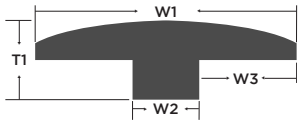

FACT SHEET

Size: 3/8" x 7" x RL up to 71"	Gloss Level: 5-8	Installation: Glue Down, Nail <small>*(on, above, or below grade)</small>
Species: European White Oak	Finish: Polyurethane w/ Aluminum Oxide	Edge Treatment: Micro-Bevel
Surface: Wirebrushed	Milling: Tongue and Groove	Certification: Lacey Act & Carb II Compliant
Face Veneer: Slice Face	Light Sensitivity: Low	Packaging: 34.49 SF per carton 1552.05 SF per pallet 45 cartons per pallet
Color Variation: Low - Degas Medium - Cezanne, Monet, Renoir, Signac High - Luna, Pissaro, Van Gogh		
Warranties: Lifetime Residential Warranty 5 Year Light Commercial		

*See full warranty at LWFlooring.com

T-Molding							
Color	Item Code	W1	T1	W2	W3	Length	Weight
-	-	Width	Height	-	-	-	Lbs
Cezanne	FIWO10CTM	1-7/8"	5/8"	1/2"	11/16"	78"	1.7
Degas	FIWO10DTM	1-7/8"	5/8"	1/2"	11/16"	78"	1.7
Luna	FIWO10LTM	1-7/8"	5/8"	1/2"	11/16"	78"	1.7
Monet	FIWO10MTM	1-7/8"	5/8"	1/2"	11/16"	78"	1.7
Pissarro	FIWO10PTM	1-7/8"	5/8"	1/2"	11/16"	78"	1.7
Renoir	FIWO10RTM	1-7/8"	5/8"	1/2"	11/16"	78"	1.7
Signac	FIWO10STM	1-7/8"	5/8"	1/2"	11/16"	78"	1.7
Van Gogh	FIWO10VTM	1-7/8"	5/8"	1/2"	11/16"	78"	1.7

Threshold							
Color	Item Code	W1	T1	W2	T2	Length	Weight
-	-	Width	Height	-	-	-	Lbs
Cezanne	FIWO10CTH	2"	3/4"	7/8"	1/2"	78"	1.7
Degas	FIWO10DTH	2"	3/4"	7/8"	1/2"	78"	1.7
Luna	FIWO10LTH	2"	3/4"	7/8"	1/2"	78"	1.7
Monet	FIWO10MTH	2"	3/4"	7/8"	1/2"	78"	1.7
Pissarro	FIWO10PTH	2"	3/4"	7/8"	1/2"	78"	1.7
Renoir	FIWO10RTH	2"	3/4"	7/8"	1/2"	78"	1.7
Signac	FIWO10STH	2"	3/4"	7/8"	1/2"	78"	1.7
Van Gogh	FIWO10VTH	2"	3/4"	7/8"	1/2"	78"	1.7