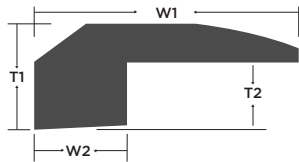

FACT SHEET

Size: 3/8" x 7" x RL up to 71"	Gloss Level: 5-8	Installation: Glue Down, Nail <small>*(on, above, or below grade)</small>
Species: European White Oak	Finish: Polyurethane w/ Aluminum Oxide	Edge Treatment: Micro-Bevel
Surface: Wirebrushed	Milling: Tongue and Groove	Certification: Lacey Act & Carb II Compliant
Face Veneer: Slice Face	Light Sensitivity: Low	Packaging: 34.49 SF per carton 1552.05 SF per pallet 45 cartons per pallet
Color Variation: Low - Degas Medium - Cezanne, Monet, Renoir, Signac High - Luna, Pissaro, Van Gogh		
Warranties: Lifetime Residential Warranty 5 Year Light Commercial		

*See full warranty at LWFlooring.com

T-Molding							
Color	Item Code	W1	T1	W2	W3	Length	Weight
-	-	Width	Height	-	-	-	Lbs
Cezanne	FIWO10CTM	1-7/8"	5/8"	1/2"	11/16"	78"	1.7
Degas	FIWO10DTM	1-7/8"	5/8"	1/2"	11/16"	78"	1.7
Luna	FIWO10LTM	1-7/8"	5/8"	1/2"	11/16"	78"	1.7
Monet	FIWO10MTM	1-7/8"	5/8"	1/2"	11/16"	78"	1.7
Pissarro	FIWO10PTM	1-7/8"	5/8"	1/2"	11/16"	78"	1.7
Renoir	FIWO10RTM	1-7/8"	5/8"	1/2"	11/16"	78"	1.7
Signac	FIWO10STM	1-7/8"	5/8"	1/2"	11/16"	78"	1.7
Van Gogh	FIWO10VTM	1-7/8"	5/8"	1/2"	11/16"	78"	1.7

Threshold							
Color	Item Code	W1	T1	W2	T2	Length	Weight
-	-	Width	Height	-	-	-	Lbs
Cezanne	FIWO10CTH	2"	3/4"	7/8"	1/2"	78"	1.7
Degas	FIWO10DTH	2"	3/4"	7/8"	1/2"	78"	1.7
Luna	FIWO10LTH	2"	3/4"	7/8"	1/2"	78"	1.7
Monet	FIWO10MTH	2"	3/4"	7/8"	1/2"	78"	1.7
Pissarro	FIWO10PTH	2"	3/4"	7/8"	1/2"	78"	1.7
Renoir	FIWO10RTH	2"	3/4"	7/8"	1/2"	78"	1.7
Signac	FIWO10STH	2"	3/4"	7/8"	1/2"	78"	1.7
Van Gogh	FIWO10VTH	2"	3/4"	7/8"	1/2"	78"	1.7