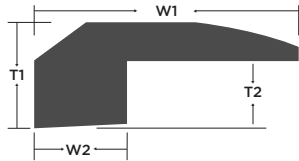

Lifetime Residential Warranty

5 Year Light Commercial

*See full warranty at LWFlooring.com

T-Molding							
Color	Item Code	W1	T1	W2	W3	Length	Weight
-	-	Width	Height	-	-	-	Lbs
Aspendale	AH15ATM	1-7/8"	5/8"	1/2"	11/16"	78"	1.7
Emilia	EWO14EMTM	1-7/8"	5/8"	1/2"	11/16"	78"	1.7
Kingsley	RWO15KTM	1-7/8"	5/8"	1/2"	11/16"	78"	1.7
Mantua	EWO14MATM	1-7/8"	5/8"	1/2"	11/16"	78"	1.7
Norwich	VEWO15NTM	1-7/8"	5/8"	1/2"	11/16"	78"	1.7
Rosemont	RWO15RTM	1-7/8"	5/8"	1/2"	11/16"	78"	1.7
Urbino	VEWO14URTM	1-7/8"	5/8"	1/2"	11/16"	78"	1.7

Threshold							
Color	Item Code	W1	T1	W2	T2	Length	Weight
-	-	Width	Height	-	-	-	Lbs
Aspendale	AH15ATH	2"	7/8"	7/8"	1/2"	78"	2.7
Emilia	EWO14EMTH	2"	7/8"	7/8"	1/2"	78"	2.7
Kingsley	RWO15KTH	2"	7/8"	7/8"	1/2"	78"	2.7
Mantua	EWO14MATH	2"	7/8"	7/8"	1/2"	78"	2.7
Norwich	VEWO15NTH	2"	7/8"	7/8"	1/2"	78"	2.7
Rosemont	RWO15RTH	2"	7/8"	7/8"	1/2"	78"	2.7
Urbino	VEWO14URTH	2"	7/8"	7/8"	1/2"	78"	2.7

Reducer							
Color	Item Code	W1	T1	T2	Length	Weight	
-	-	Width	Height	-	-	Lbs	
Aspendale	AH15ARD	2"	5/8"	3/16"	78"	1.7	
Emilia	VEWO15EMRD	2"	5/8"	3/16"	78"	1.7	
Kingsley	RWO15KRD	2"	5/8"	3/16"	78"	1.7	
Mantua	VEWO15MARD	2"	5/8"	3/16"	78"	1.7	
Norwich	VEWO15NRD	2"	5/8"	3/16"	78"	1.7	
Rosemont	RWO15RRD	2"	5/8"	3/16"	78"	1.7	
Urbino	VEWO15URRD	2"	5/8"	3/16"	78"	1.7	

Flush Stairnose								
Color	Item Code	W1	W2	T1	T2	T3	Length	Weight
-	-	Width	-	Height	-	-	-	Lbs
Aspendale	AH15ASN	3"	2-3/8"	13/16"	3/16"	5/8"	78"	2.7
Emilia	VEWO15EMSN	3"	2-3/8"	13/16"	3/16"	5/8"	78"	2.7
Kingsley	RWO15KSN	3"	2-3/8"	13/16"	3/16"	5/8"	78"	2.7
Mantua	VEWO15MASN	3"	2-3/8"	13/16"	3/16"	5/8"	78"	2.7
Norwich	VEWO15NSN	3"	2-3/8"	13/16"	3/16"	5/8"	78"	2.7
Rosemont	RWO15RSN	3"	2-3/8"	13/16"	3/16"	5/8"	78"	2.7
Urbino	VEWO15URSN	3"	2-3/8"	13/16"	3/16"	5/8"	78"	2.7