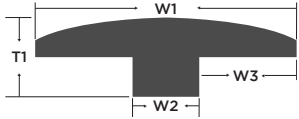

T-Molding							
Color	Item Code	W1	T1	W2	W3	Length	Weight
-	-	Width	Height	-	-	-	Lbs
Aspendale	AH15ATM	1-7/8"	5/8"	1/2"	11/16"	78"	1.7
Emilia	EWO14EMTM	1-7/8"	5/8"	1/2"	11/16"	78"	1.7
Kingsley	RWO15KTM	1-7/8"	5/8"	1/2"	11/16"	78"	1.7
Mantua	EWO14MATM	1-7/8"	5/8"	1/2"	11/16"	78"	1.7
Norwich	VEWO15NTM	1-7/8"	5/8"	1/2"	11/16"	78"	1.7
Rosemont	RWO15RTM	1-7/8"	5/8"	1/2"	11/16"	78"	1.7
Urbino	VEWO14URTM	1-7/8"	5/8"	1/2"	11/16"	78"	1.7