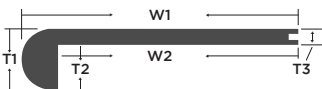

Reducer

Color	Item Code	W1 Width	T1 Height	T2	Length	Weight Lbs
Autumn Brown	AH12ABRD	2"	1/2"	1/8"	78"	1.7
Bronze	AH10BRD	1-9/16"	3/8"	1/8"	78"	1.7
Caramel Cream	AH12CCRD	2"	1/2"	1/8"	78"	1.7
Chestnut	AH10CRD	1-9/16"	3/8"	1/8"	78"	1.7
Dawn	AC10DRD	1-3/4"	3/8"	1/8"	72"	1.7
Honey Mango	AH12HMRD	2"	1/2"	1/8"	78"	1.7
Java	AH10JRD	1-9/16"	3/8"	1/8"	78"	1.7
Latte	TCWO10LRD	1-1/2"	3/8"	1/8"	78"	1.7
Moonlight	AC10MRD	1-3/4"	3/8"	1/8"	72"	1.7
Acacia Natural	AC10NRD	1-3/4"	3/8"	1/8"	72"	1.7
Praline	TCWO10PRD	1-1/2"	3/8"	1/8"	78"	1.7
Riviera	TCWO10RRD	1-1/2"	3/8"	1/8"	78"	1.7
Toasted Almond	AH12TARD	2"	1/2"	1/8"	78"	1.7
Toffee	AH10TRD	1-9/16"	3/8"	1/8"	78"	1.7
Wild Blackberry	AH12WBRD	2"	1/2"	1/8"	78"	1.7

Flush Stairnose

Color	Item Code	W1 Width	W2	T1 Height	T2	T3	Length	Weight Lbs
Autumn Brown	AH12ABSN	3"	1-4/5"	3/4"	1/4"	1/2"	78"	2.7
Bronze	AH10BSN	2-3/8"	1-7/8"	13/16"	7/16"	3/8"	78"	2.7
Caramel Cream	AH12CCSN	3"	1-4/5"	3/4"	1/4"	1/2"	78"	1.7
Chestnut	AH10CSN	2-3/8"	1-7/8"	13/16"	7/16"	3/8"	78"	2.7
Dawn	AC10DSN	3-1/2"	1-7/8"	3/4"	5/16"	3/8"	72"	2.7
Honey Mango	AH12HMSN	3"	1-4/5"	3/4"	1/4"	1/2"	78"	1.7
Java	AH10JSN	2-3/8"	1-7/8"	13/16"	7/16"	3/8"	78"	2.7
Latte	TCWO10LSN	2-3/8"	1-7/8"	13/16"	7/16"	3/8"	78"	1.7
Moonlight	AC10MSN	3-1/2"	1-7/8"	3/4"	5/16"	3/8"	72"	2.7
Acacia Natural	AC10NSN	3-1/2"	1-7/8"	3/4"	5/16"	3/8"	72"	2.7
Praline	TCWO10PSN	2-3/8"	1-7/8"	13/16"	7/16"	3/8"	78"	1.7
Riviera	TCWO10RSN	2-3/8"	1-7/8"	13/16"	7/16"	3/8"	78"	1.7
Toasted Almond	AH12TASN	3"	1-4/5"	3/4"	1/4"	1/2"	78"	1.7
Toffee	AH10TSN	2-3/8"	1-7/8"	13/16"	7/16"	3/8"	78"	2.7
Wild Blackberry	AH12WBSN	3"	1-4/5"	3/4"	1/4"	1/2"	78"	1.7