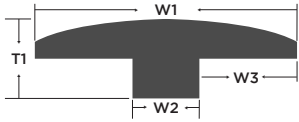

T-Molding							
Color	Item Code	W1	T1	W2	W3	Length	Weight
-	-	Width	Height	-	-	-	Lbs
Autumn Brown	AH12ABTM	1-7/8"	5/8"	1/2"	11/16"	78"	1.7
Bronze	AH10BTM	1-7/8"	5/8"	1/2"	11/16"	78"	1.7
Caramel Cream	AH12CCTM	1-7/8"	5/8"	1/2"	11/16"	78"	1.7
Chestnut	AH10CTM	1-7/8"	5/8"	1/2"	11/16"	78"	1.7
Dawn	AC10DTM	1-3/4"	1/2"	1/2"	5/8"	72"	1.7
Honey Mango	AH12HMTM	1-7/8"	5/8"	1/2"	11/16"	78"	1.7
Java	AH10JTM	1-7/8"	5/8"	1/2"	11/16"	78"	1.7
Latte	TCWO10LTM	1-7/8"	5/8"	1/2"	11/16"	78"	1.7
Moonlight	AC10MTM	1-3/4"	1/2"	1/2"	5/8"	72"	1.7
Acacia Natural	AC10NTM	1-3/4"	1/2"	1/2"	5/8"	72"	1.7
Praline	TCWO10PTM	1-7/8"	5/8"	1/2"	11/16"	78"	1.7
Riviera	TCWO10RTM	1-7/8"	5/8"	1/2"	11/16"	78"	1.7
Toasted Almond	AH12TATM	1-7/8"	5/8"	1/2"	11/16"	78"	1.7
Toffee	AH10TTM	1-7/8"	5/8"	1/2"	11/16"	78"	1.7
Wild Blackberry	AH12WBTM	1-7/8"	5/8"	1/2"	11/16"	78"	1.7

Threshold							
Color	Item Code	W1	T1	W2	T2	Length	Weight
-	-	Width	Height	-	-	-	Lbs
Autumn Brown	AH12ABTH	2"	3/4"	7/8"	3/8"	78"	2.7
Bronze	AH10BTH	2"	3/4"	7/8"	3/8"	78"	2.7
Caramel Cream	AH12CCTH	2"	3/4"	7/8"	3/8"	78"	1.7
Chestnut	AH10CTH	2"	3/4"	7/8"	3/8"	78"	2.7
Dawn	AC10DTH	1-3/4"	3/4"	11/16"	3/8"	72"	2.7
Honey Mango	AH12HMTH	2"	3/4"	7/8"	3/8"	78"	1.7
Java	AH10JTH	2"	3/4"	7/8"	3/8"	78"	2.7
Latte	TCWO10LTH	2"	3/4"	7/8"	3/8"	78"	1.7
Moonlight	AC10MTH	1-3/4"	3/4"	11/16"	3/8"	72"	2.7
Acacia Natural	AC10NTH	1-3/4"	3/4"	11/16"	3/8"	72"	2.7
Praline	TCWO10PTH	2"	3/4"	7/8"	3/8"	78"	1.7
Riviera	TCWO10RTH	2"	3/4"	7/8"	3/8"	78"	1.7
Toasted Almond	AH12TATH	2"	3/4"	7/8"	3/8"	78"	1.7
Toffee	AH10TTH	2"	3/4"	7/8"	3/8"	78"	2.7
Wild Blackberry	AH12WBTH	2"	3/4"	7/8"	3/8"	78"	1.7