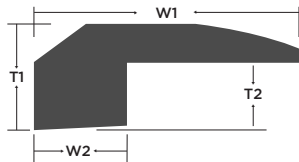

T-Molding							
Color	Item Code	W1	T1	W2	W3	Length	Weight
-	-	Width	Height	-	-	-	Lbs
Autumn Brown	AH12ABTM	1-7/8"	5/8"	1/2"	11/16"	78"	1.7
Bronze	AH10BTM	1-7/8"	5/8"	1/2"	11/16"	78"	1.7
Caramel Cream	AH12CCTM	1-7/8"	5/8"	1/2"	11/16"	78"	1.7
Chestnut	AH10CTM	1-7/8"	5/8"	1/2"	11/16"	78"	1.7
Dawn	AC10DTM	1-3/4"	1/2"	1/2"	5/8"	72"	1.7
Honey Mango	AH12HMTM	1-7/8"	5/8"	1/2"	11/16"	78"	1.7
Java	AH10JTM	1-7/8"	5/8"	1/2"	11/16"	78"	1.7
Latte	TCWO10LTM	1-7/8"	5/8"	1/2"	11/16"	78"	1.7
Moonlight	AC10MTM	1-3/4"	1/2"	1/2"	5/8"	72"	1.7
Acacia Natural	AC10NTM	1-3/4"	1/2"	1/2"	5/8"	72"	1.7
Praline	TCWO10PTM	1-7/8"	5/8"	1/2"	11/16"	78"	1.7
Riviera	TCWO10RTM	1-7/8"	5/8"	1/2"	11/16"	78"	1.7
Toasted Almond	AH12TATM	1-7/8"	5/8"	1/2"	11/16"	78"	1.7
Toffee	AH10TTM	1-7/8"	5/8"	1/2"	11/16"	78"	1.7
Wild Blackberry	AH12WBTM	1-7/8"	5/8"	1/2"	11/16"	78"	1.7

Threshold							
Color	Item Code	W1	T1	W2	T2	Length	Weight
-	-	Width	Height	-	-	-	Lbs
Autumn Brown	AH12ABTH	2"	3/4"	7/8"	3/8"	78"	2.7
Bronze	AH10BTH	2"	3/4"	7/8"	3/8"	78"	2.7
Caramel Cream	AH12CCTH	2"	3/4"	7/8"	3/8"	78"	1.7
Chestnut	AH10CTH	2"	3/4"	7/8"	3/8"	78"	2.7
Dawn	AC10DTH	1-3/4"	3/4"	11/16"	3/8"	72"	2.7
Honey Mango	AH12HMTH	2"	3/4"	7/8"	3/8"	78"	1.7
Java	AH10JTH	2"	3/4"	7/8"	3/8"	78"	2.7
Latte	TCWO10LTH	2"	3/4"	7/8"	3/8"	78"	1.7
Moonlight	AC10MTH	1-3/4"	3/4"	11/16"	3/8"	72"	2.7
Acacia Natural	AC10NTH	1-3/4"	3/4"	11/16"	3/8"	72"	2.7
Praline	TCWO10PTH	2"	3/4"	7/8"	3/8"	78"	1.7
Riviera	TCWO10RTH	2"	3/4"	7/8"	3/8"	78"	1.7
Toasted Almond	AH12TATH	2"	3/4"	7/8"	3/8"	78"	1.7
Toffee	AH10TTH	2"	3/4"	7/8"	3/8"	78"	2.7
Wild Blackberry	AH12WBTH	2"	3/4"	7/8"	3/8"	78"	1.7