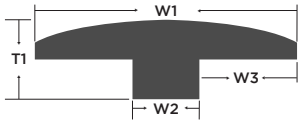

Warranties:

Lifetime Residential Warranty

5 Year Light Commercial

 *See full warranty at LWFlooring.com
Installation:

Float, Glue, Nail

*(on, above, or below grade)

T-Molding

Color	Item Code	W1 Width	T1 Height	W2	W3	Length	Weight Lbs
Amarone	AH12ATM	1-7/8"	5/8"	1/2"	11/16"	78"	1.7
Brunello	SVWO12BRM	1-7/8"	5/8"	1/2"	11/16"	78"	1.7
Cabernet	AH12CATM	1-7/8"	5/8"	1/2"	11/16"	78"	1.7
Chardonnay	EWO12CHTM	1-7/8"	5/8"	1/2"	11/16"	78"	1.7
Fresia	EVP7FOTM	1-7/8"	5/8"	1/2"	11/16"	78"	2.7
Godello	EVP7LORD	1-7/8"	5/8"	1/2"	11/16"	78"	2.7
Hermitage	AH12HTM	1-7/8"	5/8"	1/2"	11/16"	78"	2.7
Ives	AH12ITM	1-7/8"	5/8"	1/2"	11/16"	78"	2.7
Madeira	EWO14VTM	1-7/8"	5/8"	1/2"	11/16"	78"	1.7
Merlot	AH12METM	1-7/8"	5/8"	1/2"	11/16"	78"	1.7
Port	AW12NTM	1-7/8"	5/8"	1/2"	11/16"	78"	1.7
Sherry	AH12SHTM	1-7/8"	5/8"	1/2"	11/16"	78"	1.7
Syrah	SVWO12SYTM	1-7/8"	5/8"	1/2"	11/16"	78"	1.7
Tokaji	AH12TTM	1-7/8"	5/8"	1/2"	11/16"	78"	1.7

Threshold

Color	Item Code	W1 Width	T1 Height	W2	T2	Length	Weight Lbs
Amarone	AH12ATH	2"	3/4"	7/8"	3/8"	78"	2.7
Brunello	SVWO12BRTH	2"	3/4"	7/8"	3/8"	78"	2.7
Cabernet	AH12CATH	2"	3/4"	7/8"	3/8"	78"	2.7
Chardonnay	EWO12CHTH	2"	3/4"	7/8"	3/8"	78"	2.7
Fresia	EVP7FOTH	2"	3/4"	7/8"	3/8"	78"	2.7
Godello	EVP7LOQR	2"	3/4"	7/8"	3/8"	78"	1.7
Hermitage	AH12HTH	2"	3/4"	7/8"	3/8"	78"	1.7
Ives	AH12ITH	2"	3/4"	7/8"	3/8"	78"	1.7
Madeira	EWO12MDTH	2"	3/4"	7/8"	3/8"	78"	1.7
Merlot	AH12METH	2"	3/4"	7/8"	3/8"	78"	2.7
Port	AW12NTH	2"	3/4"	7/8"	3/8"	78"	2.7
Sherry	AH12SHTH	2"	3/4"	7/8"	3/8"	78"	2.7
Syrah	SVWO12SYTH	2"	3/4"	7/8"	3/8"	78"	2.7
Tokaji	AH12TTH	2"	3/4"	7/8"	3/8"	78"	1.7