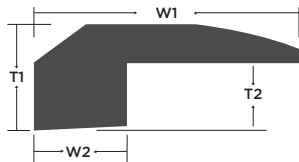

Warranties:

Lifetime Residential Warranty

5 Year Light Commercial

 *See full warranty at LWFlooring.com
Installation:

Float, Glue, Nail

*(on, above, or below grade)

T-Molding

Color	Item Code	W1 Width	T1 Height	W2	W3	Length	Weight Lbs
Amarone	AH12ATM	1-7/8"	5/8"	1/2"	11/16"	78"	1.7
Brunello	SVWO12BRM	1-7/8"	5/8"	1/2"	11/16"	78"	1.7
Cabernet	AH12CATM	1-7/8"	5/8"	1/2"	11/16"	78"	1.7
Chardonnay	EWO12CHTM	1-7/8"	5/8"	1/2"	11/16"	78"	1.7
Fresia	EVP7FOTM	1-7/8"	5/8"	1/2"	11/16"	78"	2.7
Godello	EVP7LORD	1-7/8"	5/8"	1/2"	11/16"	78"	2.7
Hermitage	AH12HTM	1-7/8"	5/8"	1/2"	11/16"	78"	2.7
Ives	AH12ITM	1-7/8"	5/8"	1/2"	11/16"	78"	2.7
Madeira	EWO14VTM	1-7/8"	5/8"	1/2"	11/16"	78"	1.7
Merlot	AH12METM	1-7/8"	5/8"	1/2"	11/16"	78"	1.7
Port	AW12NTM	1-7/8"	5/8"	1/2"	11/16"	78"	1.7
Sherry	AH12SHTM	1-7/8"	5/8"	1/2"	11/16"	78"	1.7
Syrah	SVWO12SYTM	1-7/8"	5/8"	1/2"	11/16"	78"	1.7
Tokaji	AH12TTM	1-7/8"	5/8"	1/2"	11/16"	78"	1.7

Threshold

Color	Item Code	W1 Width	T1 Height	W2	T2	Length	Weight Lbs
Amarone	AH12ATH	2"	3/4"	7/8"	3/8"	78"	2.7
Brunello	SVWO12BRTH	2"	3/4"	7/8"	3/8"	78"	2.7
Cabernet	AH12CATH	2"	3/4"	7/8"	3/8"	78"	2.7
Chardonnay	EWO12CHTH	2"	3/4"	7/8"	3/8"	78"	2.7
Fresia	EVP7FOTH	2"	3/4"	7/8"	3/8"	78"	2.7
Godello	EVP7LOQR	2"	3/4"	7/8"	3/8"	78"	1.7
Hermitage	AH12HTH	2"	3/4"	7/8"	3/8"	78"	1.7
Ives	AH12ITH	2"	3/4"	7/8"	3/8"	78"	1.7
Madeira	EWO12MDTH	2"	3/4"	7/8"	3/8"	78"	1.7
Merlot	AH12METH	2"	3/4"	7/8"	3/8"	78"	2.7
Port	AW12NTH	2"	3/4"	7/8"	3/8"	78"	2.7
Sherry	AH12SHTH	2"	3/4"	7/8"	3/8"	78"	2.7
Syrah	SVWO12SYTH	2"	3/4"	7/8"	3/8"	78"	2.7
Tokaji	AH12TTH	2"	3/4"	7/8"	3/8"	78"	1.7