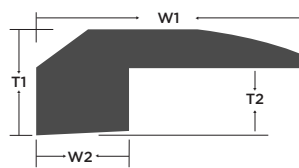

**Surface:**  
Wirebrushed

**Light Sensitivity:**  
Mid/Low

\*See full warranty at [LWFlooring.com](http://LWFlooring.com)

**Finish:**  
Polyurethane w/Aluminum Oxide

T-Molding							
Color	Item Code	W1 Width	T1 Height	W2	W3	Length	Weight Lbs
Avelino	RCWO14AVM	1-7/8"	5/8"	1/2"	11/16"	78"	1.7
Capri	RCWO14CTM	1-7/8"	5/8"	1/2"	11/16"	78"	1.7
Elba	RCWO14ELM	1-7/8"	5/8"	1/2"	11/16"	78"	1.7
Jenne	EW014JTM	1-7/8"	5/8"	1/2"	11/16"	78"	1.7
Klausen	RCWO14KLM	1-7/8"	5/8"	1/2"	11/16"	78"	1.7
Lucca	RCWO14LUM	1-7/8"	5/8"	1/2"	11/16"	78"	1.7
Modena	RCWO14MOM	1-7/8"	5/8"	1/2"	11/16"	78"	1.7
Napoli	RCWO14NAM	1-7/8"	5/8"	1/2"	11/16"	78"	1.7
Palermo	EW014PTM	1-7/8"	5/8"	1/2"	11/16"	78"	1.7
Ravenna	RCWO14RAM	1-7/8"	5/8"	1/2"	11/16"	78"	1.7
Sorrento	RCWO14SOTM	1-7/8"	5/8"	1/2"	11/16"	78"	1.7

Threshold							
Color	Item Code	W1 Width	T1 Height	W2	T2	Length	Weight Lbs
Avelino	RCWO14AVH	2"	7/8"	7/8"	1/2"	78"	2.7
Capri	RCWO14CTH	2"	7/8"	7/8"	1/2"	78"	2.7
Elba	RCWO14ELH	2"	7/8"	7/8"	1/2"	78"	2.7
Jenne	EW014JTH	2"	7/8"	7/8"	1/2"	78"	2.7
Klausen	RCWO14KLH	2"	7/8"	7/8"	1/2"	78"	2.7
Lucca	RCWO14LUH	2"	7/8"	7/8"	1/2"	78"	2.7
Modena	RCWO14MOH	2"	7/8"	7/8"	1/2"	78"	2.7
Napoli	RCWO14NAH	2"	7/8"	7/8"	1/2"	78"	2.7
Palermo	EW014PTH	2"	7/8"	7/8"	1/2"	78"	2.7
Ravenna	RCWO14RAH	2"	7/8"	7/8"	1/2"	78"	2.7
Sorrento	RCWO14SOTH	2"	7/8"	7/8"	1/2"	78"	2.7