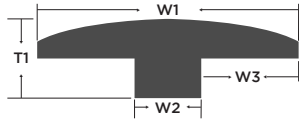

T-Molding							
Color	Item Code	W1 Width	T1 Height	W2	W3	Length	Weight Lbs
Avelino	RCWO14AVM	1-7/8"	5/8"	1/2"	11/16"	78"	1.7
Capri	RCWO14CTM	1-7/8"	5/8"	1/2"	11/16"	78"	1.7
Elba	RCWO14ELM	1-7/8"	5/8"	1/2"	11/16"	78"	1.7
Jenne	EW014JTM	1-7/8"	5/8"	1/2"	11/16"	78"	1.7
Klausen	RCWO14KLM	1-7/8"	5/8"	1/2"	11/16"	78"	1.7
Lucca	RCWO14LUM	1-7/8"	5/8"	1/2"	11/16"	78"	1.7
Modena	RCWO14MOM	1-7/8"	5/8"	1/2"	11/16"	78"	1.7
Napoli	RCWO14NAM	1-7/8"	5/8"	1/2"	11/16"	78"	1.7
Palermo	EW014PTM	1-7/8"	5/8"	1/2"	11/16"	78"	1.7
Ravenna	RCWO14RAM	1-7/8"	5/8"	1/2"	11/16"	78"	1.7
Sorrento	RCWO14SOTM	1-7/8"	5/8"	1/2"	11/16"	78"	1.7