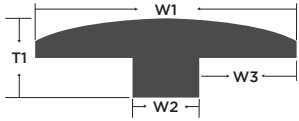

Cambria
PCWO14C7

Hiawatha
PCWO14H7

Lambert
PCWO14L7

Monarch
PCWO14M7

Portage
PCWO14P7

Sonata
PCWO14S7

FACT SHEET

Size: 9/16" x 7-1/2" x RL up to 74-3/4"	Gloss Level: 3-5 All Colors Except Hiawatha(5-7)	Installation: Float, Glue Down, Nail *(on, above, or below grade)
Species: European White Oak	Finish: Polyurethane with Aluminum Oxide	Color Variation: Low
Surface: Wirebrushed	Milling: Tongue and Groove	Certification: Lacey Act & Carb II Compliant
Face Veneer: Sawn Face	Light Sensitivity: Low	Edge Treatment: Micro-Bevel
Packaging: 31.09 SF per carton 1243.60 SF per pallet 40 cartons per pallet		Warranties: Lifetime Residential Warranty 5 Year Light Commercial *See full warranty at LWFFlooring.com

T-Molding							
Color	Item Code	W1	T1	W2	W3	Length	Weight
-	-	Width	Height	-	-	-	Lbs
Cambria	PCWO14CTM	1-7/8"	5/8"	1/2"	11/16"	78"	2.7
Hiawatha	PCWO14HTM	1-7/8"	5/8"	1/2"	11/16"	78"	2.7
Lambert	PCWO14LTM	1-7/8"	5/8"	1/2"	11/16"	78"	1.7
Monarch	PCWO14MTM	1-7/8"	5/8"	1/2"	11/16"	78"	2.7
Portage	EWO14POTM	1-7/8"	5/8"	1/2"	11/16"	78"	1.7
Sonata	PCWO14STM	1-7/8"	5/8"	1/2"	11/16"	78"	2.7

Threshold							
Color	Item Code	W1	T1	W2	T2	Length	Weight
-	-	Width	Height	-	-	-	Lbs
Cambria	PCWO14CTH	2"	7/8"	7/8"	1/2"	78"	2.7
Hiawatha	PCWO14HTH	2"	7/8"	7/8"	1/2"	78"	2.7
Lambert	PCWO14LTH	2"	7/8"	7/8"	1/2"	78"	1.7
Monarch	PCWO14MTH	2"	7/8"	7/8"	1/2"	78"	2.7
Portage	EWO14POTH	2"	7/8"	7/8"	1/2"	78"	2.7
Sonata	PCWO14STH	2"	7/8"	7/8"	1/2"	78"	2.7

Flush Stairnose								
Color	Item Code	W1	W2	T1	T2	T3	Length	Weight
-	-	Width	-	Height	-	-	-	Lbs
Cambria	PCWO14CSN	2-3/8"	1-4/5"	13/16"	1/4"	9/16"	78"	1.7
Hiawatha	PCWO14HSN	2-3/8"	1-4/5"	13/16"	1/4"	9/16"	78"	1.7
Lambert	PCWO14LSN	2-3/8"	1-4/5"	13/16"	1/4"	9/16"	78"	1.7
Monarch	PCWO14MSN	2-3/8"	1-4/5"	13/16"	1/4"	9/16"	78"	1.7
Portage	EWO14POSN	2-3/8"	1-4/5"	13/16"	1/4"	9/16"	78"	2.7
Sonata	PCWO14SSN	2-3/8"	1-4/5"	13/16"	1/4"	9/16"	78"	1.7