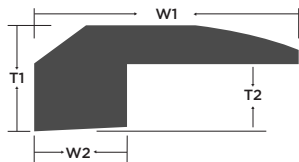

Cambria
PCWO14C7

Hiawatha
PCWO14H7

Lambert
PCWO14L7

Monarch
PCWO14M7

Portage
PCWO14P7

Sonata
PCWO14S7

FACT SHEET

Size: 9/16" x 7-1/2" x RL up to 74-3/4"	Gloss Level: 3-5 All Colors Except Hiawatha(5-7)	Installation: Float, Glue Down, Nail *(on, above, or below grade)
Species: European White Oak	Finish: Polyurethane with Aluminum Oxide	Color Variation: Low
Surface: Wirebrushed	Milling: Tongue and Groove	Certification: Lacey Act & Carb II Compliant
Face Veneer: Sawn Face	Light Sensitivity: Low	Edge Treatment: Micro-Bevel
Packaging: 31.09 SF per carton 1243.60 SF per pallet 40 cartons per pallet		Warranties: Lifetime Residential Warranty 5 Year Light Commercial *See full warranty at LWFFlooring.com

T-Molding							
Color	Item Code	W1	T1	W2	W3	Length	Weight
-	-	Width	Height	-	-	-	Lbs
Cambria	PCWO14CTM	1-7/8"	5/8"	1/2"	11/16"	78"	2.7
Hiawatha	PCWO14HTM	1-7/8"	5/8"	1/2"	11/16"	78"	2.7
Lambert	PCWO14LTM	1-7/8"	5/8"	1/2"	11/16"	78"	1.7
Monarch	PCWO14MTM	1-7/8"	5/8"	1/2"	11/16"	78"	2.7
Portage	EWO14POTM	1-7/8"	5/8"	1/2"	11/16"	78"	1.7
Sonata	PCWO14STM	1-7/8"	5/8"	1/2"	11/16"	78"	2.7

Threshold							
Color	Item Code	W1	T1	W2	T2	Length	Weight
-	-	Width	Height	-	-	-	Lbs
Cambria	PCWO14CTH	2"	7/8"	7/8"	1/2"	78"	2.7
Hiawatha	PCWO14HTH	2"	7/8"	7/8"	1/2"	78"	2.7
Lambert	PCWO14LTH	2"	7/8"	7/8"	1/2"	78"	1.7
Monarch	PCWO14MTH	2"	7/8"	7/8"	1/2"	78"	2.7
Portage	EWO14POTH	2"	7/8"	7/8"	1/2"	78"	2.7
Sonata	PCWO14STH	2"	7/8"	7/8"	1/2"	78"	2.7

Flush Stairnose								
Color	Item Code	W1	W2	T1	T2	T3	Length	Weight
-	-	Width	-	Height	-	-	-	Lbs
Cambria	PCWO14CSN	2-3/8"	1-4/5"	13/16"	1/4"	9/16"	78"	1.7
Hiawatha	PCWO14HSN	2-3/8"	1-4/5"	13/16"	1/4"	9/16"	78"	1.7
Lambert	PCWO14LSN	2-3/8"	1-4/5"	13/16"	1/4"	9/16"	78"	1.7
Monarch	PCWO14MSN	2-3/8"	1-4/5"	13/16"	1/4"	9/16"	78"	1.7
Portage	EWO14POSN	2-3/8"	1-4/5"	13/16"	1/4"	9/16"	78"	2.7
Sonata	PCWO14SSN	2-3/8"	1-4/5"	13/16"	1/4"	9/16"	78"	1.7