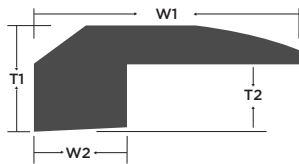

Low/Medium

Edge Treatment:

MicroBevel: Alimia, Hawea, Maui, Nevis, Paxos, Tahiti
Bevel: Bali, Caicos, Fiji, Oahu

Packaging:

36.94 SF per carton
1477.6 SF per pallet
40 cartons per pallet

Warranties:

Lifetime Residential Warranty
5 Year Light Commercial

*See full warranty at LWFlooring.com

T-Molding							
Color	Item Code	W1	T1	W2	W3	Length	Weight
-	-	Width	Height	-	-	-	Lbs
Alimia	EW015ATM	1-7/8"	5/8"	1/2"	11/16"	78"	2.7
Bali	EW015BTM	1-7/8"	5/8"	1/2"	11/16"	78"	2.7
Caicos	EW015CTM	1-7/8"	5/8"	1/2"	11/16"	78"	2.7
Fiji	EW015FTM	1-7/8"	5/8"	1/2"	11/16"	78"	2.7
Hawea	EW015HATM	1-7/8"	5/8"	1/2"	11/16"	78"	2.7
Maui	EW015MTM	1-7/8"	5/8"	1/2"	11/16"	78"	2.7
Nevis	EW015NTM	1-7/8"	5/8"	1/2"	11/16"	78"	2.7
Oahu	EW015OTM	1-7/8"	5/8"	1/2"	11/16"	78"	2.7
Paxos	EW015PATM	1-7/8"	5/8"	1/2"	11/16"	78"	2.7
Tahiti	EW015TTM	1-7/8"	5/8"	1/2"	11/16"	78"	2.7