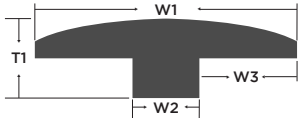

Low/Medium

Edge Treatment:

MicroBevel: Alimia, Hawea, Maui, Nevis, Paxos, Tahiti
Bevel: Bali, Caicos, Fiji, Oahu

Packaging:

36.94 SF per carton
1477.6 SF per pallet
40 cartons per pallet

Warranties:

Lifetime Residential Warranty
5 Year Light Commercial

*See full warranty at LWFlooring.com

T-Molding							
Color	Item Code	W1	T1	W2	W3	Length	Weight
-	-	Width	Height	-	-	-	Lbs
Alimia	EW015ATM	1-7/8"	5/8"	1/2"	11/16"	78"	2.7
Bali	EW015BTM	1-7/8"	5/8"	1/2"	11/16"	78"	2.7
Caicos	EW015CTM	1-7/8"	5/8"	1/2"	11/16"	78"	2.7
Fiji	EW015FTM	1-7/8"	5/8"	1/2"	11/16"	78"	2.7
Hawea	EW015HATM	1-7/8"	5/8"	1/2"	11/16"	78"	2.7
Maui	EW015MTM	1-7/8"	5/8"	1/2"	11/16"	78"	2.7
Nevis	EW015NTM	1-7/8"	5/8"	1/2"	11/16"	78"	2.7
Oahu	EW015OTM	1-7/8"	5/8"	1/2"	11/16"	78"	2.7
Paxos	EW015PATM	1-7/8"	5/8"	1/2"	11/16"	78"	2.7
Tahiti	EW015TTM	1-7/8"	5/8"	1/2"	11/16"	78"	2.7