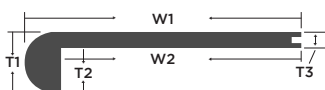

Flush Stairnose								
Color	Item Code	W1	W2	T1	T2	T3	Length	Weight
-	-	Width	-	Height	-	-	-	Lbs
Alimia	EW015ASN	3"	2-3/8"	13/16"	7/32"	5/8"	78"	5.5
Bali	EW015BSN	3"	2-3/8"	13/16"	7/32"	5/8"	78"	5.5
Caicos	EW015CSN	3"	2-3/8"	13/16"	7/32"	5/8"	78"	5.5
Fiji	EW015FSN	3"	2-3/8"	13/16"	7/32"	5/8"	78"	5.5
Hawea	EW015HASN	3"	2-3/8"	13/16"	7/32"	5/8"	78"	5.5
Maui	EW015MSN	3"	2-3/8"	13/16"	7/32"	5/8"	78"	5.5
Nevis	EW015NSN	3"	2-3/8"	13/16"	7/32"	5/8"	78"	5.5
Oahu	EW015OSN	3"	2-3/8"	13/16"	7/32"	5/8"	78"	5.5
Paxos	EW015PASN	3"	2-3/8"	13/16"	7/32"	5/8"	78"	5.5
Tahiti	EW015TSN	3"	2-3/8"	13/16"	7/32"	5/8"	78"	5.5