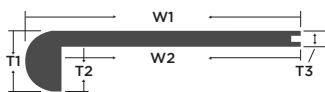

Flush Stairnose								
Color	Item Code	W1	W2	T1	T2	T3	Length	Weight
-	-	Width	-	Height	-	-	-	Lbs
Cezanne	FIWO10CSN	2-3/8"	1-7/8"	13/16"	7/16"	3/8"	78"	1.7
Degas	FIWO10DSN	2-3/8"	1-7/8"	13/16"	7/16"	3/8"	78"	1.7
Monet	FIWO10MSN	2-3/8"	1-7/8"	13/16"	7/16"	3/8"	78"	1.7
Pissarro	FIWO10PSN	2-3/8"	1-7/8"	13/16"	7/16"	3/8"	78"	1.7
Renoir	FIWO10RSN	2-3/8"	1-7/8"	13/16"	7/16"	3/8"	78"	1.7
Signac	FIWO10SSN	2-3/8"	1-7/8"	13/16"	7/16"	3/8"	78"	1.7
Van Gogh	FIWO10VSN	2-3/8"	1-7/8"	13/16"	7/16"	3/8"	78"	1.7