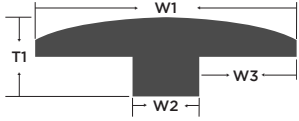

34.49 SF per carton

1552.05 SF per pallet

45 cartons per pallet

Color Variation:

Low - Degas

Medium - Cezanne, Monet, Renoir, Signac

High - Pissaro, Van Gogh

Warranties:

Lifetime Residential Warranty

5 Year Light Commercial

*See full warranty at LWFlooring.com

T-Molding							
Color	Item Code	W1	T1	W2	W3	Length	Weight
-	-	Width	Height	-	-	-	Lbs
Cezanne	FIWO10CTM	1-7/8"	5/8"	1/2"	11/16"	78"	1.7
Degas	FIWO10DTM	1-7/8"	5/8"	1/2"	11/16"	78"	1.7
Monet	FIWO10MTM	1-7/8"	5/8"	1/2"	11/16"	78"	1.7
Pissarro	FIWO10PTM	1-7/8"	5/8"	1/2"	11/16"	78"	1.7
Renoir	FIWO10RTM	1-7/8"	5/8"	1/2"	11/16"	78"	1.7
Signac	FIWO10STM	1-7/8"	5/8"	1/2"	11/16"	78"	1.7
Van Gogh	FIWO10VTM	1-7/8"	5/8"	1/2"	11/16"	78"	1.7

Threshold							
Color	Item Code	W1	T1	W2	T2	Length	Weight
-	-	Width	Height	-	-	-	Lbs
Cezanne	FIWO10CTH	2"	3/4"	7/8"	1/2"	78"	1.7
Degas	FIWO10DTH	2"	3/4"	7/8"	1/2"	78"	1.7
Monet	FIWO10MTH	2"	3/4"	7/8"	1/2"	78"	1.7
Pissarro	FIWO10PTH	2"	3/4"	7/8"	1/2"	78"	1.7
Renoir	FIWO10RTH	2"	3/4"	7/8"	1/2"	78"	1.7
Signac	FIWO10STH	2"	3/4"	7/8"	1/2"	78"	1.7
Van Gogh	FIWO10VTH	2"	3/4"	7/8"	1/2"	78"	1.7