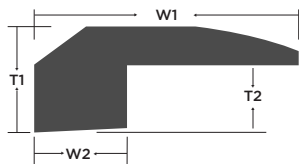

Lifetime Residential Warranty

5 Year Light Commercial

*See full warranty at LWFlooring.com

T-Molding							
Color	Item Code	W1	T1	W2	W3	Length	Weight
-	-	Width	Height	-	-	-	Lbs
Cezanne	FIWO10CTM	1-7/8"	5/8"	1/2"	11/16"	78"	1.7
Degas	FIWO10DTM	1-7/8"	5/8"	1/2"	11/16"	78"	1.7
Monet	FIWO10MTM	1-7/8"	5/8"	1/2"	11/16"	78"	1.7
Pissarro	FIWO10PTM	1-7/8"	5/8"	1/2"	11/16"	78"	1.7
Renoir	FIWO10RTM	1-7/8"	5/8"	1/2"	11/16"	78"	1.7
Signac	FIWO10STM	1-7/8"	5/8"	1/2"	11/16"	78"	1.7
Van Gogh	FIWO10VTM	1-7/8"	5/8"	1/2"	11/16"	78"	1.7

Threshold							
Color	Item Code	W1	T1	W2	T2	Length	Weight
-	-	Width	Height	-	-	-	Lbs
Cezanne	FIWO10CTH	2"	3/4"	7/8"	1/2"	78"	1.7
Degas	FIWO10DTH	2"	3/4"	7/8"	1/2"	78"	1.7
Monet	FIWO10MTH	2"	3/4"	7/8"	1/2"	78"	1.7
Pissarro	FIWO10PTH	2"	3/4"	7/8"	1/2"	78"	1.7
Renoir	FIWO10RTH	2"	3/4"	7/8"	1/2"	78"	1.7
Signac	FIWO10STH	2"	3/4"	7/8"	1/2"	78"	1.7
Van Gogh	FIWO10VTH	2"	3/4"	7/8"	1/2"	78"	1.7

Flush Stairnose								
Color	Item Code	W1	W2	T1	T2	T3	Length	Weight
-	-	Width	-	Height	-	-	-	Lbs
Cezanne	FIWO10CSN	2-3/8"	1-7/8"	13/16"	7/16"	3/8"	78"	1.7
Degas	FIWO10DSN	2-3/8"	1-7/8"	13/16"	7/16"	3/8"	78"	1.7
Monet	FIWO10MSN	2-3/8"	1-7/8"	13/16"	7/16"	3/8"	78"	1.7
Pissarro	FIWO10PSN	2-3/8"	1-7/8"	13/16"	7/16"	3/8"	78"	1.7
Renoir	FIWO10RSN	2-3/8"	1-7/8"	13/16"	7/16"	3/8"	78"	1.7
Signac	FIWO10SSN	2-3/8"	1-7/8"	13/16"	7/16"	3/8"	78"	1.7
Van Gogh	FIWO10VSN	2-3/8"	1-7/8"	13/16"	7/16"	3/8"	78"	1.7