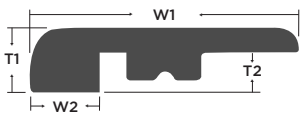

Threshold							
Color	Item Code	W1	T1	W2	T2	Length	Weight
-	-	Width	Height	-	-	-	Lbs
Amber Tide	SPC5ATTH	1-3/8"	1/4"	3/8"	3/16"	92"	2.7
Amethyst Cove	SPC5ACTH	1-3/8"	1/4"	3/8"	3/16"	92"	2.7
Citrine Oasis	SPC5COTH	1-3/8"	1/4"	3/8"	3/16"	92"	2.7
Garnet Bay	SPC5GBTH	1-3/8"	1/4"	3/8"	3/16"	92"	2.7
Havana	SPC5HATH	1-3/8"	1/4"	3/8"	3/16"	92"	2.7
Moonstone Creek	SPC5MCTH	1-3/8"	1/4"	3/8"	3/16"	92"	2.7
Navajo	SPC5NATH	1-3/8"	1/4"	3/8"	3/16"	92"	2.7
Peridot Drift	SPC5PDTH	1-3/8"	1/4"	3/8"	3/16"	92"	2.7
Ruby Splash	SPC5RSTH	1-3/8"	1/4"	3/8"	3/16"	92"	2.7
Sapphire Wave	SPC5SWTH	1-3/8"	1/4"	3/8"	3/16"	92"	2.7
Topaz Lagoon	SPC5TLTH	1-3/8"	1/4"	3/8"	3/16"	92"	2.7
Vista	SPC5VTTH	1-3/8"	1/4"	3/8"	3/16"	92"	2.7