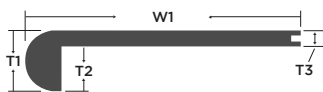

Flush Stairnose							
Color	Item Code	W1	T1	T2	T3	Length	Weight
-	-	Width	Height	-	-	-	Lbs
Aspendale	AH15ASN	3"	13/16"	3/16"	5/8"	78"	2.7
Emilia	VEWO15EMSN	3"	13/16"	3/16"	5/8"	78"	2.7
Kingsley	RWO15KSN	3"	13/16"	3/16"	5/8"	78"	2.7
Mantua	VEWO15MASN	3"	13/16"	3/16"	5/8"	78"	2.7
Norwich	VEWO15NSN	3"	13/16"	3/16"	5/8"	78"	2.7
Rosemont	RWO15RSN	3"	13/16"	3/16"	5/8"	78"	2.7
Urbino	VEWO15URSN	3"	13/16"	3/16"	5/8"	78"	2.7