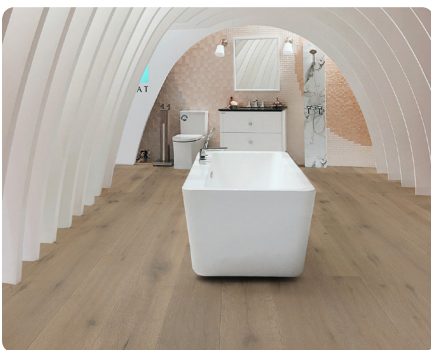

Urbino
VEWO15U7
European White Oak