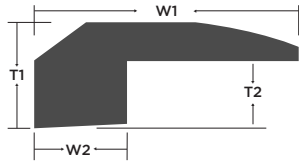

Size:
5/8" x 7-1/2" x RL up to 74-3/4"

Finish:
UV Oil

Installation:
Glue Down, Nail
*(on, above, or below grade)

Surface:
Wirebrushed

Milling:
Tongue and Groove

Certification:
Lacey Act & Carb II Compliant

Face Veneer:
Sawn Face

Light Sensitivity:
Low

Edge Treatment:
Micro-Bevel

Packaging:
31.09 SF per carton
1243.60 SF per pallet
40 cartons per pallet

Warranties:
Lifetime Residential Warranty
5 Year Light Commercial
*See full warranty at LWFlooring.com

T-Molding							
Color	Item Code	W1	T1	W2	W3	Length	Weight
-	-	Width	Height	-	-	-	Lbs
Aspendale	AH15ATM	1-7/8"	5/8"	1/2"	11/16"	78"	1.7
Emilia	EWO14EMTM	1-7/8"	5/8"	1/2"	11/16"	78"	1.7
Kingsley	RWO15KTM	1-7/8"	5/8"	1/2"	11/16"	78"	1.7
Mantua	EWO14MATM	1-7/8"	5/8"	1/2"	11/16"	78"	1.7
Norwich	VEWO15NTM	1-7/8"	5/8"	1/2"	11/16"	78"	1.7
Rosemont	RWO15RTM	1-7/8"	5/8"	1/2"	11/16"	78"	1.7
Urbino	VEWO14URTM	1-7/8"	5/8"	1/2"	11/16"	78"	1.7

Threshold							
Color	Item Code	W1	T1	W2	T2	Length	Weight
-	-	Width	Height	-	-	-	Lbs
Aspendale	AH15ATH	2"	7/8"	7/8"	1/2"	78"	2.7
Emilia	EWO14EMTH	2"	7/8"	7/8"	1/2"	78"	2.7
Kingsley	RWO15KTH	2"	7/8"	7/8"	1/2"	78"	2.7
Mantua	EWO14MATH	2"	7/8"	7/8"	1/2"	78"	2.7
Norwich	VEWO15NTH	2"	7/8"	7/8"	1/2"	78"	2.7
Rosemont	RWO15RTH	2"	7/8"	7/8"	1/2"	78"	2.7
Urbino	VEWO14URTH	2"	7/8"	7/8"	1/2"	78"	2.7