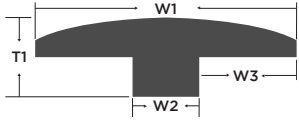

Size:
5/8" x 7-1/2" x RL up to 74-3/4"

Finish:
UV Oil

Installation:
Glue Down, Nail
*(on, above, or below grade)

Surface:
Wirebrushed

Milling:
Tongue and Groove

Certification:
Lacey Act & Carb II Compliant

Face Veneer:
Sawn Face

Light Sensitivity:
Low

Edge Treatment:
Micro-Bevel

Packaging:
31.09 SF per carton
1243.60 SF per pallet
40 cartons per pallet

Warranties:
Lifetime Residential Warranty
5 Year Light Commercial
*See full warranty at LWFlooring.com

T-Molding							
Color	Item Code	W1	T1	W2	W3	Length	Weight
-	-	Width	Height	-	-	-	Lbs
Aspendale	AH15ATM	1-7/8"	5/8"	1/2"	11/16"	78"	1.7
Emilia	EWO14EMTM	1-7/8"	5/8"	1/2"	11/16"	78"	1.7
Kingsley	RWO15KTM	1-7/8"	5/8"	1/2"	11/16"	78"	1.7
Mantua	EWO14MATM	1-7/8"	5/8"	1/2"	11/16"	78"	1.7
Norwich	VEWO15NTM	1-7/8"	5/8"	1/2"	11/16"	78"	1.7
Rosemont	RWO15RTM	1-7/8"	5/8"	1/2"	11/16"	78"	1.7
Urbino	VEWO14URTM	1-7/8"	5/8"	1/2"	11/16"	78"	1.7

Threshold							
Color	Item Code	W1	T1	W2	T2	Length	Weight
-	-	Width	Height	-	-	-	Lbs
Aspendale	AH15ATH	2"	7/8"	7/8"	1/2"	78"	2.7
Emilia	EWO14EMTH	2"	7/8"	7/8"	1/2"	78"	2.7
Kingsley	RWO15KTH	2"	7/8"	7/8"	1/2"	78"	2.7
Mantua	EWO14MATH	2"	7/8"	7/8"	1/2"	78"	2.7
Norwich	VEWO15NTH	2"	7/8"	7/8"	1/2"	78"	2.7
Rosemont	RWO15RTH	2"	7/8"	7/8"	1/2"	78"	2.7
Urbino	VEWO14URTH	2"	7/8"	7/8"	1/2"	78"	2.7