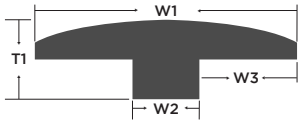

Warranties:

Lifetime Residential Warranty

5 Year Light Commercial

 *See full warranty at LWFlooring.com
Installation:

Float, Glue, Nail

*(on, above, or below grade)

T-Molding

Color	Item Code	W1 Width	T1 Height	W2	W3	Length	Weight Lbs
Amarone	AH12ATM	1-7/8"	5/8"	1/2"	11/16"	78"	1.7
Brunello	SVWO12BRM	1-7/8"	5/8"	1/2"	11/16"	78"	1.7
Cabernet	AH12CATM	1-7/8"	5/8"	1/2"	11/16"	78"	1.7
Chardonnay	EWO12CHTM	1-7/8"	5/8"	1/2"	11/16"	78"	1.7
Fresia	EVP7FOTM	1-7/8"	5/8"	1/2"	11/16"	78"	2.7
Godello	EVP7LORD	1-7/8"	5/8"	1/2"	11/16"	78"	2.7
Hermitage	AH12HTM	1-7/8"	5/8"	1/2"	11/16"	78"	2.7
Ives	AH12ITM	1-7/8"	5/8"	1/2"	11/16"	78"	2.7
Madiera	EWO14VTM	1-7/8"	5/8"	1/2"	11/16"	78"	1.7
Merlot	AH12METM	1-7/8"	5/8"	1/2"	11/16"	78"	1.7
Port	AW12NTM	1-7/8"	5/8"	1/2"	11/16"	78"	1.7
Sherry	AH12SHTM	1-7/8"	5/8"	1/2"	11/16"	78"	1.7
Syrah	SVWO12SYTM	1-7/8"	5/8"	1/2"	11/16"	78"	1.7
Tokaji	AH12TTM	1-7/8"	5/8"	1/2"	11/16"	78"	1.7

Threshold

Color	Item Code	W1 Width	T1 Height	W2	T2	Length	Weight Lbs
Amarone	AH12ATH	2"	3/4"	7/8"	3/8"	78"	2.7
Brunello	SVWO12BRTH	2"	3/4"	7/8"	3/8"	78"	2.7
Cabernet	AH12CATH	2"	3/4"	7/8"	3/8"	78"	2.7
Chardonnay	EWO12CHTH	2"	3/4"	7/8"	3/8"	78"	2.7
Fresia	EVP7FOTH	2"	3/4"	7/8"	3/8"	78"	2.7
Godello	EVP7LOQR	2"	3/4"	7/8"	3/8"	78"	1.7
Hermitage	AH12HTH	2"	3/4"	7/8"	3/8"	78"	1.7
Ives	AH12ITH	2"	3/4"	7/8"	3/8"	78"	1.7
Madiera	EWO12MDTH	2"	3/4"	7/8"	3/8"	78"	1.7
Merlot	AH12METH	2"	3/4"	7/8"	3/8"	78"	2.7
Port	AW12NTH	2"	3/4"	7/8"	3/8"	78"	2.7
Sherry	AH12SHTH	2"	3/4"	7/8"	3/8"	78"	2.7
Syrah	SVWO12SYTH	2"	3/4"	7/8"	3/8"	78"	2.7
Tokaji	AH12TTH	2"	3/4"	7/8"	3/8"	78"	1.7