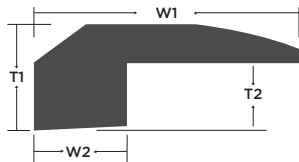

Warranties:

Lifetime Residential Warranty

5 Year Light Commercial

 *See full warranty at LWFlooring.com
Installation:

Float, Glue, Nail

*(on, above, or below grade)

T-Molding

Color	Item Code	W1 Width	T1 Height	W2	W3	Length	Weight Lbs
Amarone	AH12ATM	1-7/8"	5/8"	1/2"	11/16"	78"	1.7
Brunello	SVWO12BRM	1-7/8"	5/8"	1/2"	11/16"	78"	1.7
Cabernet	AH12CATM	1-7/8"	5/8"	1/2"	11/16"	78"	1.7
Chardonnay	EWO12CHTM	1-7/8"	5/8"	1/2"	11/16"	78"	1.7
Fresia	EVP7FOTM	1-7/8"	5/8"	1/2"	11/16"	78"	2.7
Godello	EVP7LORD	1-7/8"	5/8"	1/2"	11/16"	78"	2.7
Hermitage	AH12HTM	1-7/8"	5/8"	1/2"	11/16"	78"	2.7
Ives	AH12ITM	1-7/8"	5/8"	1/2"	11/16"	78"	2.7
Madiera	EWO14VTM	1-7/8"	5/8"	1/2"	11/16"	78"	1.7
Merlot	AH12METM	1-7/8"	5/8"	1/2"	11/16"	78"	1.7
Port	AW12NTM	1-7/8"	5/8"	1/2"	11/16"	78"	1.7
Sherry	AH12SHTM	1-7/8"	5/8"	1/2"	11/16"	78"	1.7
Syrah	SVWO12SYTM	1-7/8"	5/8"	1/2"	11/16"	78"	1.7
Tokaji	AH12TTM	1-7/8"	5/8"	1/2"	11/16"	78"	1.7

Threshold

Color	Item Code	W1 Width	T1 Height	W2	T2	Length	Weight Lbs
Amarone	AH12ATH	2"	3/4"	7/8"	3/8"	78"	2.7
Brunello	SVWO12BRTH	2"	3/4"	7/8"	3/8"	78"	2.7
Cabernet	AH12CATH	2"	3/4"	7/8"	3/8"	78"	2.7
Chardonnay	EWO12CHTH	2"	3/4"	7/8"	3/8"	78"	2.7
Fresia	EVP7FOTH	2"	3/4"	7/8"	3/8"	78"	2.7
Godello	EVP7LOQR	2"	3/4"	7/8"	3/8"	78"	1.7
Hermitage	AH12HTH	2"	3/4"	7/8"	3/8"	78"	1.7
Ives	AH12ITH	2"	3/4"	7/8"	3/8"	78"	1.7
Madiera	EWO12MDTH	2"	3/4"	7/8"	3/8"	78"	1.7
Merlot	AH12METH	2"	3/4"	7/8"	3/8"	78"	2.7
Port	AW12NTH	2"	3/4"	7/8"	3/8"	78"	2.7
Sherry	AH12SHTH	2"	3/4"	7/8"	3/8"	78"	2.7
Syrah	SVWO12SYTH	2"	3/4"	7/8"	3/8"	78"	2.7
Tokaji	AH12TTH	2"	3/4"	7/8"	3/8"	78"	1.7