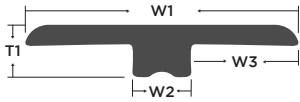

Size & Packaging Per Colors				
Color	Size	Pcs. per Carton	Sq/ft per Carton	Ctns. per Pallet
Anise	7.8mm x 9" x 59"	8 pcs (50.19 lbs)	29.27	52
Buttercup	7.8mm x 9" x 59"	8 pcs (50.59 lbs)	29.27	52
Cattail	7.8mm x 9-3/8" x 60"	8 pcs (52.01 lbs)	31.19	52
Chamomile	7.8mm x 9" x 59"	8 pcs (50.59 lbs)	29.27	52
Foxglove	7.8mm x 9" x 59"	8 pcs (50.59 lbs)	29.27	52
Goldenrod	8.0mm x 9" x 70"	6 pcs (46.29 lbs)	26.51	52
Orchid	8.0mm x 9" x 70"	6 pcs (46.29 lbs)	26.51	52
Papyrus	7.8mm x 9" x 59"	8 pcs (50.19 lbs)	29.27	52
Wisteria	7.8mm x 9-3/8" x 60"	8 pcs (52.01 lbs)	31.19	52
Zinnia	7.8mm x 9" x 59"	8 pcs (50.19 lbs)	29.27	52

Warranties:
Lifetime Waterproof
Lifetime Residential Wear
15 Year Light Commercial Wear

*See full warranty at LWFlooring.com

T-Molding							
Color	Item Code	W1	T1	W2	W3	Length	Weight
-	-	Width	Height	-	-	-	Lbs
Anise	EVP7ANTM	1-3/4"	3/8"	3/8"	11/16"	92"	2.7
Buttercup	EVP7BUTM	1-3/4"	3/8"	3/8"	11/16"	92"	2.7
Cattail	EVP7CATM	1-3/4"	3/8"	3/8"	11/16"	92"	2.7
Chamomile	EVP7CHTM	1-3/4"	3/8"	3/8"	11/16"	92"	2.7
Foxglove	EVP7FOTM	1-3/4"	3/8"	3/8"	11/16"	92"	2.7
Goldenrod	EVP7GOTM	1-3/4"	3/8"	3/8"	11/16"	92"	2.7
Orchid	EVP7ORTM	1-3/4"	3/8"	3/8"	11/16"	92"	2.7
Papyrus	EVP7PPTM	1-3/4"	3/8"	3/8"	11/16"	92"	2.7
Wisteria	EVP7WSTM	1-3/4"	3/8"	3/8"	11/16"	92"	2.7
Zinnia	EVP7ZITM	1-3/4"	3/8"	3/8"	11/16"	92"	2.7

Threshold							
Color	Item Code	W1	T1	W2	T2	Length	Weight
-	-	Width	Height	-	-	-	Lbs
Anise	EVP7ANTH	1-3/8"	3/8"	3/8"	1/4"	92"	2.7
Buttercup	EVP7BUTH	1-3/8"	3/8"	3/8"	1/4"	92"	2.7
Cattail	EVP7CATH	1-3/8"	3/8"	3/8"	1/4"	92"	2.7
Chamomile	EVP7CHTH	1-3/8"	3/8"	3/8"	1/4"	92"	2.7
Foxglove	EVP7FOTH	1-3/8"	3/8"	3/8"	1/4"	92"	2.7
Goldenrod	EVP7GOTH	1-3/8"	3/8"	3/8"	1/4"	92"	2.7
Orchid	EVP7ORTH	1-3/8"	3/8"	3/8"	1/4"	92"	2.7
Papyrus	EVP7PPTH	1-3/8"	3/8"	3/8"	1/4"	92"	2.7
Wisteria	EVP7WSTH	1-3/8"	3/8"	3/8"	1/4"	92"	2.7
Zinnia	EVP7ZITH	1-3/8"	3/8"	3/8"	1/4"	92"	2.7