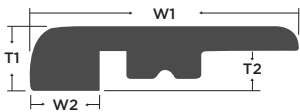

Size & Packaging Per Colors				
Color	Size	Pcs. per Carton	Sq/ft per Carton	Ctns. per Pallet
Anise	7.8mm x 9" x 59"	8 pcs (50.19 lbs)	29.27	52
Buttercup	7.8mm x 9" x 59"	8 pcs (50.59 lbs)	29.27	52
Cattail	7.8mm x 9-3/8" x 60"	8 pcs (52.01 lbs)	31.19	52
Chamomile	7.8mm x 9" x 59"	8 pcs (50.59 lbs)	29.27	52
Foxglove	7.8mm x 9" x 59"	8 pcs (50.59 lbs)	29.27	52
Goldenrod	8.0mm x 9" x 70"	6 pcs (46.29 lbs)	26.51	52
Orchid	8.0mm x 9" x 70"	6 pcs (46.29 lbs)	26.51	52
Papyrus	7.8mm x 9" x 59"	8 pcs (50.19 lbs)	29.27	52
Wisteria	7.8mm x 9-3/8" x 60"	8 pcs (52.01 lbs)	31.19	52
Zinnia	7.8mm x 9" x 59"	8 pcs (50.19 lbs)	29.27	52

Warranties:
Lifetime Waterproof
Lifetime Residential Wear
15 Year Light Commercial Wear

*See full warranty at LWFlooring.com

T-Molding							
Color	Item Code	W1	T1	W2	W3	Length	Weight
-	-	Width	Height	-	-	-	Lbs
Anise	EVP7ANTM	1-3/4"	3/8"	3/8"	11/16"	92"	2.7
Buttercup	EVP7BUTM	1-3/4"	3/8"	3/8"	11/16"	92"	2.7
Cattail	EVP7CATM	1-3/4"	3/8"	3/8"	11/16"	92"	2.7
Chamomile	EVP7CHTM	1-3/4"	3/8"	3/8"	11/16"	92"	2.7
Foxglove	EVP7FOTM	1-3/4"	3/8"	3/8"	11/16"	92"	2.7
Goldenrod	EVP7GOTM	1-3/4"	3/8"	3/8"	11/16"	92"	2.7
Orchid	EVP7ORTM	1-3/4"	3/8"	3/8"	11/16"	92"	2.7
Papyrus	EVP7PPTM	1-3/4"	3/8"	3/8"	11/16"	92"	2.7
Wisteria	EVP7WSTM	1-3/4"	3/8"	3/8"	11/16"	92"	2.7
Zinnia	EVP7ZITM	1-3/4"	3/8"	3/8"	11/16"	92"	2.7

Threshold							
Color	Item Code	W1	T1	W2	T2	Length	Weight
-	-	Width	Height	-	-	-	Lbs
Anise	EVP7ANTH	1-3/8"	3/8"	3/8"	1/4"	92"	2.7
Buttercup	EVP7BUTH	1-3/8"	3/8"	3/8"	1/4"	92"	2.7
Cattail	EVP7CATH	1-3/8"	3/8"	3/8"	1/4"	92"	2.7
Chamomile	EVP7CHTH	1-3/8"	3/8"	3/8"	1/4"	92"	2.7
Foxglove	EVP7FOTH	1-3/8"	3/8"	3/8"	1/4"	92"	2.7
Goldenrod	EVP7GOTH	1-3/8"	3/8"	3/8"	1/4"	92"	2.7
Orchid	EVP7ORTH	1-3/8"	3/8"	3/8"	1/4"	92"	2.7
Papyrus	EVP7PPTH	1-3/8"	3/8"	3/8"	1/4"	92"	2.7
Wisteria	EVP7WSTH	1-3/8"	3/8"	3/8"	1/4"	92"	2.7
Zinnia	EVP7ZITH	1-3/8"	3/8"	3/8"	1/4"	92"	2.7