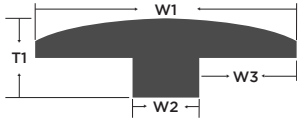

Cambria
PCWO14C7

Hiawatha
PCWO14H7

Lambert
PCWO14L7

Monarch
PCWO14M7

Portage
PCWO14P7

Sonata
PCWO14S7

FACT SHEET

Size: 9/16" x 7-1/2" x RL up to 74-3/4"	Gloss Level: 3-5 All Colors Except Hiawatha(5-7)	Installation: Float, Glue Down, Nail *(on, above, or below grade)
Species: European White Oak	Finish: Polyurethane with Aluminum Oxide	Color Variation: Low
Surface: Wirebrushed	Milling: Tongue and Groove	Certification: Lacey Act & Carb II Compliant
Face Veneer: Sawn Face	Light Sensitivity: Low	Edge Treatment: Micro-Bevel
Packaging: 31.09 SF per carton 1243.60 SF per pallet 40 cartons per pallet		Warranties: Lifetime Residential Warranty 5 Year Light Commercial *See full warranty at LWFFlooring.com

T-Molding							
Color	Item Code	W1	T1	W2	W3	Length	Weight
-	-	Width	Height	-	-	-	Lbs
Cambria	PCWO14CTM	1-7/8"	5/8"	1/2"	11/16"	78"	2.7
Hiawatha	PCWO14HTM	1-7/8"	5/8"	1/2"	11/16"	78"	2.7
Lambert	PCWO14LTM	1-7/8"	5/8"	1/2"	11/16"	78"	1.7
Monarch	PCWO14MTM	1-7/8"	5/8"	1/2"	11/16"	78"	2.7
Portage	EW014POTM	1-7/8"	5/8"	1/2"	11/16"	78"	1.7
Sonata	PCWO14STM	1-7/8"	5/8"	1/2"	11/16"	78"	2.7

Threshold							
Color	Item Code	W1	T1	W2	T2	Length	Weight
-	-	Width	Height	-	-	-	Lbs
Cambria	PCWO14CTH	2"	7/8"	7/8"	1/2"	78"	2.7
Hiawatha	PCWO14HTH	2"	7/8"	7/8"	1/2"	78"	2.7
Lambert	PCWO14LTH	2"	7/8"	7/8"	1/2"	78"	1.7
Monarch	PCWO14MTH	2"	7/8"	7/8"	1/2"	78"	2.7
Portage	EW014POTH	2"	7/8"	7/8"	1/2"	78"	2.7
Sonata	PCWO14STH	2"	7/8"	7/8"	1/2"	78"	2.7

Flush Stairnose							
Color	Item Code	W1	T1	T2	T3	Length	Weight
-	-	Width	Height	-	-	-	Lbs
Cambria	PCWO14CSN	2-3/8"	13/16"	1/4"	9/16"	78"	1.7
Hiawatha	PCWO14HSN	2-3/8"	13/16"	1/4"	9/16"	78"	1.7
Lambert	PCWO14LSN	2-3/8"	13/16"	1/4"	9/16"	78"	1.7
Monarch	PCWO14MSN	2-3/8"	13/16"	1/4"	9/16"	78"	1.7
Portage	EW014POSN	2-3/8"	13/16"	1/4"	9/16"	78"	2.7
Sonata	PCWO14SSN	2-3/8"	13/16"	1/4"	9/16"	78"	1.7