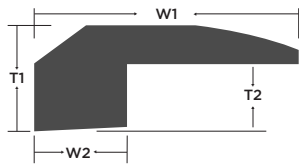

Cambria
PCWO14C7

Hiawatha
PCWO14H7

Lambert
PCWO14L7

Monarch
PCWO14M7

Portage
PCWO14P7

Sonata
PCWO14S7

FACT SHEET

Size: 9/16" x 7-1/2" x RL up to 74-3/4"	Gloss Level: 3-5 All Colors Except Hiawatha(5-7)	Installation: Float, Glue Down, Nail *(on, above, or below grade)
Species: European White Oak	Finish: Polyurethane with Aluminum Oxide	Color Variation: Low
Surface: Wirebrushed	Milling: Tongue and Groove	Certification: Lacey Act & Carb II Compliant
Face Veneer: Sawn Face	Light Sensitivity: Low	Edge Treatment: Micro-Bevel
Packaging: 31.09 SF per carton 1243.60 SF per pallet 40 cartons per pallet		Warranties: Lifetime Residential Warranty 5 Year Light Commercial *See full warranty at LWFFlooring.com

T-Molding							
Color	Item Code	W1	T1	W2	W3	Length	Weight
-	-	Width	Height	-	-	-	Lbs
Cambria	PCWO14CTM	1-7/8"	5/8"	1/2"	11/16"	78"	2.7
Hiawatha	PCWO14HTM	1-7/8"	5/8"	1/2"	11/16"	78"	2.7
Lambert	PCWO14LTM	1-7/8"	5/8"	1/2"	11/16"	78"	1.7
Monarch	PCWO14MTM	1-7/8"	5/8"	1/2"	11/16"	78"	2.7
Portage	EW014POTM	1-7/8"	5/8"	1/2"	11/16"	78"	1.7
Sonata	PCWO14STM	1-7/8"	5/8"	1/2"	11/16"	78"	2.7

Threshold							
Color	Item Code	W1	T1	W2	T2	Length	Weight
-	-	Width	Height	-	-	-	Lbs
Cambria	PCWO14CTH	2"	7/8"	7/8"	1/2"	78"	2.7
Hiawatha	PCWO14HTH	2"	7/8"	7/8"	1/2"	78"	2.7
Lambert	PCWO14LTH	2"	7/8"	7/8"	1/2"	78"	1.7
Monarch	PCWO14MTH	2"	7/8"	7/8"	1/2"	78"	2.7
Portage	EW014POTH	2"	7/8"	7/8"	1/2"	78"	2.7
Sonata	PCWO14STH	2"	7/8"	7/8"	1/2"	78"	2.7

Flush Stairnose							
Color	Item Code	W1	T1	T2	T3	Length	Weight
-	-	Width	Height	-	-	-	Lbs
Cambria	PCWO14CSN	2-3/8"	13/16"	1/4"	9/16"	78"	1.7
Hiawatha	PCWO14HSN	2-3/8"	13/16"	1/4"	9/16"	78"	1.7
Lambert	PCWO14LSN	2-3/8"	13/16"	1/4"	9/16"	78"	1.7
Monarch	PCWO14MSN	2-3/8"	13/16"	1/4"	9/16"	78"	1.7
Portage	EW014POSN	2-3/8"	13/16"	1/4"	9/16"	78"	2.7
Sonata	PCWO14SSN	2-3/8"	13/16"	1/4"	9/16"	78"	1.7