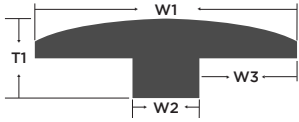

Low/Medium

Edge Treatment:

MicroBevel: Alimia, Hawea, Maui, Nevis, Paxos, Tahiti
Bevel: Bali, Caicos, Fiji, Oahu

Packaging:

36.94 SF per carton
1477.6 SF per pallet
40 cartons per pallet

Warranties:

Lifetime Residential Warranty
5 Year Light Commercial
*See full warranty at LW Flooring.com

T-Molding							
Color	Item Code	W1	T1	W2	W3	Length	Weight
-	-	Width	Height	-	-	-	Lbs
Alimia	EW015ATM	1-7/8"	5/8"	1/2"	11/16"	78"	2.7
Bali	EW015BTM	1-7/8"	5/8"	1/2"	11/16"	78"	2.7
Caicos	EW015CTM	1-7/8"	5/8"	1/2"	11/16"	78"	2.7
Fiji	EW015FTM	1-7/8"	5/8"	1/2"	11/16"	78"	2.7
Hawea	EW015HATM	1-7/8"	5/8"	1/2"	11/16"	78"	2.7
Maui	EW015MTM	1-7/8"	5/8"	1/2"	11/16"	78"	2.7
Nevis	EW015NTM	1-7/8"	5/8"	1/2"	11/16"	78"	2.7
Oahu	EW015OTM	1-7/8"	5/8"	1/2"	11/16"	78"	2.7
Paxos	EW015PATM	1-7/8"	5/8"	1/2"	11/16"	78"	2.7
Tahiti	EW015TTM	1-7/8"	5/8"	1/2"	11/16"	78"	2.7