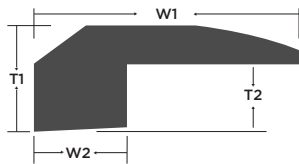

Low/Medium

Edge Treatment:

MicroBevel: Alimia, Hawea, Maui, Nevis, Paxos, Tahiti
Bevel: Bali, Caicos, Fiji, Oahu

Packaging:

36.94 SF per carton
1477.6 SF per pallet
40 cartons per pallet

Warranties:

Lifetime Residential Warranty
5 Year Light Commercial
*See full warranty at LW Flooring.com

T-Molding							
Color	Item Code	W1	T1	W2	W3	Length	Weight
-	-	Width	Height	-	-	-	Lbs
Alimia	EW015ATM	1-7/8"	5/8"	1/2"	11/16"	78"	2.7
Bali	EW015BTM	1-7/8"	5/8"	1/2"	11/16"	78"	2.7
Caicos	EW015CTM	1-7/8"	5/8"	1/2"	11/16"	78"	2.7
Fiji	EW015FTM	1-7/8"	5/8"	1/2"	11/16"	78"	2.7
Hawea	EW015HATM	1-7/8"	5/8"	1/2"	11/16"	78"	2.7
Maui	EW015MTM	1-7/8"	5/8"	1/2"	11/16"	78"	2.7
Nevis	EW015NTM	1-7/8"	5/8"	1/2"	11/16"	78"	2.7
Oahu	EW015OTM	1-7/8"	5/8"	1/2"	11/16"	78"	2.7
Paxos	EW015PATM	1-7/8"	5/8"	1/2"	11/16"	78"	2.7
Tahiti	EW015TTM	1-7/8"	5/8"	1/2"	11/16"	78"	2.7