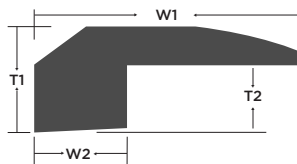

### T-Molding

Color	Item Code	W1 Width	T1 Height	W2	W3	Length	Weight Lbs
Cezanne	FIWO10CTM	1-7/8"	5/8"	1/2"	11/16"	78"	1.7
Degas	FIWO10DTM	1-7/8"	5/8"	1/2"	11/16"	78"	1.7
Monet	FIWO10MTM	1-7/8"	5/8"	1/2"	11/16"	78"	1.7
Pissarro	FIWO10PTM	1-7/8"	5/8"	1/2"	11/16"	78"	1.7
Renoir	FIWO10RTM	1-7/8"	5/8"	1/2"	11/16"	78"	1.7
Signac	FIWO10STM	1-7/8"	5/8"	1/2"	11/16"	78"	1.7
Van Gogh	FIWO10VTM	1-7/8"	5/8"	1/2"	11/16"	78"	1.7

### Threshold

Color	Item Code	W1 Width	T1 Height	W2	T2	Length	Weight Lbs
Cezanne	FIWO10CTH	2"	3/4"	7/8"	1/2"	78"	1.7
Degas	FIWO10DTH	2"	3/4"	7/8"	1/2"	78"	1.7
Monet	FIWO10MTH	2"	3/4"	7/8"	1/2"	78"	1.7
Pissarro	FIWO10PTH	2"	3/4"	7/8"	1/2"	78"	1.7
Renoir	FIWO10RTH	2"	3/4"	7/8"	1/2"	78"	1.7
Signac	FIWO10STH	2"	3/4"	7/8"	1/2"	78"	1.7
Van Gogh	FIWO10VTH	2"	3/4"	7/8"	1/2"	78"	1.7