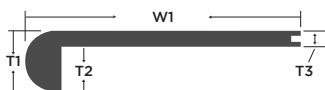

Reducer

Color	Item Code	W1 Width	T1 Height	T2	Length	Weight Lbs
Cezanne	FIWO10CRD	1-9/16"	3/8"	1/8"	78"	1.7
Degas	FIWO10DRD	1-9/16"	3/8"	1/8"	78"	1.7
Monet	FIWO10MRD	1-9/16"	3/8"	1/8"	78"	1.7
Pissarro	FIWO10PRD	1-9/16"	3/8"	1/8"	78"	1.7
Renoir	FIWO10RRD	1-9/16"	3/8"	1/8"	78"	1.7
Signac	FIWO10SRD	1-9/16"	3/8"	1/8"	78"	1.7
Van Gogh	FIWO10VRD	1-9/16"	3/8"	1/8"	78"	1.7