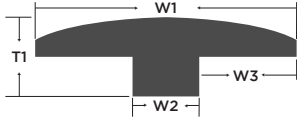

T-Molding

Color	Item Code	W1 Width	T1 Height	W2	W3	Length	Weight Lbs
Cezanne	FIWO10CTM	1-7/8"	5/8"	1/2"	11/16"	78"	1.7
Degas	FIWO10DTM	1-7/8"	5/8"	1/2"	11/16"	78"	1.7
Monet	FIWO10MTM	1-7/8"	5/8"	1/2"	11/16"	78"	1.7
Pissarro	FIWO10PTM	1-7/8"	5/8"	1/2"	11/16"	78"	1.7
Renoir	FIWO10RTM	1-7/8"	5/8"	1/2"	11/16"	78"	1.7
Signac	FIWO10STM	1-7/8"	5/8"	1/2"	11/16"	78"	1.7
Van Gogh	FIWO10VTM	1-7/8"	5/8"	1/2"	11/16"	78"	1.7

Threshold

Color	Item Code	W1 Width	T1 Height	W2	T2	Length	Weight Lbs
Cezanne	FIWO10CTH	2"	3/4"	7/8"	1/2"	78"	1.7
Degas	FIWO10DTH	2"	3/4"	7/8"	1/2"	78"	1.7
Monet	FIWO10MTH	2"	3/4"	7/8"	1/2"	78"	1.7
Pissarro	FIWO10PTH	2"	3/4"	7/8"	1/2"	78"	1.7
Renoir	FIWO10RTH	2"	3/4"	7/8"	1/2"	78"	1.7
Signac	FIWO10STH	2"	3/4"	7/8"	1/2"	78"	1.7
Van Gogh	FIWO10VTH	2"	3/4"	7/8"	1/2"	78"	1.7

Reducer

Color	Item Code	W1 Width	T1 Height	T2	Length	Weight Lbs
Cezanne	FIWO10CRD	1-9/16"	3/8"	1/8"	78"	1.7
Degas	FIWO10DRD	1-9/16"	3/8"	1/8"	78"	1.7
Monet	FIWO10MRD	1-9/16"	3/8"	1/8"	78"	1.7
Pissarro	FIWO10PRD	1-9/16"	3/8"	1/8"	78"	1.7
Renoir	FIWO10RRD	1-9/16"	3/8"	1/8"	78"	1.7
Signac	FIWO10SRD	1-9/16"	3/8"	1/8"	78"	1.7
Van Gogh	FIWO10VRD	1-9/16"	3/8"	1/8"	78"	1.7

Flush Stairnose

Color	Item Code	W1 Width	T1 Height	T2	T3	Length	Weight Lbs
Cezanne	FIWO10CSN	2-3/8"	13/16"	7/16"	3/8"	78"	1.7
Degas	FIWO10DSN	2-3/8"	13/16"	7/16"	3/8"	78"	1.7
Monet	FIWO10MSN	2-3/8"	13/16"	7/16"	3/8"	78"	1.7
Pissarro	FIWO10PSN	2-3/8"	13/16"	7/16"	3/8"	78"	1.7
Renoir	FIWO10RSN	2-3/8"	13/16"	7/16"	3/8"	78"	1.7
Signac	FIWO10SSN	2-3/8"	13/16"	7/16"	3/8"	78"	1.7
Van Gogh	FIWO10VSN	2-3/8"	13/16"	7/16"	3/8"	78"	1.7