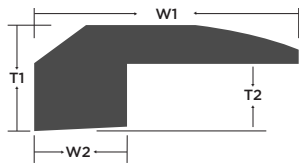

T-Molding

Color	Item Code	W1 Width	T1 Height	W2	W3	Length	Weight Lbs
Aspendale	AH15ATM	1-7/8"	5/8"	1/2"	11/16"	78"	1.7
Emilia	EWO14EMTM	1-7/8"	5/8"	1/2"	11/16"	78"	1.7
Kingsley	RWO15KTM	1-7/8"	5/8"	1/2"	11/16"	78"	1.7
Norwich	VEWO15NTM	1-7/8"	5/8"	1/2"	11/16"	78"	1.7
Rosemont	RWO15RTM	1-7/8"	5/8"	1/2"	11/16"	78"	1.7
Urbino	VEWO14URTM	1-7/8"	5/8"	1/2"	11/16"	78"	1.7

Threshold

Color	Item Code	W1 Width	T1 Height	W2	T2	Length	Weight Lbs
Aspendale	AH15ATH	2"	7/8"	7/8"	1/2"	78"	2.7
Emilia	EWO14EMTH	2"	7/8"	7/8"	1/2"	78"	2.7
Kingsley	RWO15KTH	2"	7/8"	7/8"	1/2"	78"	2.7
Norwich	VEWO15NTH	2"	7/8"	7/8"	1/2"	78"	2.7
Rosemont	RWO15RTH	2"	7/8"	7/8"	1/2"	78"	2.7
Urbino	VEWO14URTH	2"	7/8"	7/8"	1/2"	78"	2.7

Reducer

Color	Item Code	W1 Width	T1 Height	T2	Length	Weight Lbs
Aspendale	AH15ARD	2"	5/8"	3/16"	78"	1.7
Emilia	VEWO15EMRD	2"	5/8"	3/16"	78"	1.7
Kingsley	RWO15KRD	2"	5/8"	3/16"	78"	1.7
Norwich	VEWO15NRD	2"	5/8"	3/16"	78"	1.7
Rosemont	RWO15RRD	2"	5/8"	3/16"	78"	1.7
Urbino	VEWO15URRD	2"	5/8"	3/16"	78"	1.7

Flush Stairnose

Color	Item Code	W1 Width	T1 Height	T2	T3	Length	Weight Lbs
Aspendale	AH15ASN	3"	13/16"	3/16"	5/8"	78"	2.7
Emilia	VEWO15EMSN	3"	13/16"	3/16"	5/8"	78"	2.7
Kingsley	RWO15KSN	3"	13/16"	3/16"	5/8"	78"	2.7
Norwich	VEWO15NSN	3"	13/16"	3/16"	5/8"	78"	2.7
Rosemont	RWO15RSN	3"	13/16"	3/16"	5/8"	78"	2.7
Urbino	VEWO15URSN	3"	13/16"	3/16"	5/8"	78"	2.7