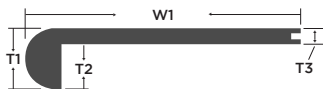

T-Molding

Color	Item Code	W1 Width	T1 Height	W2	W3	Length	Weight Lbs
Aspendale	AH15ATM	1-7/8"	5/8"	1/2"	11/16"	78"	1.7
Emilia	EWO14EMTM	1-7/8"	5/8"	1/2"	11/16"	78"	1.7
Kingsley	RWO15KTM	1-7/8"	5/8"	1/2"	11/16"	78"	1.7
Norwich	VEWO15NTM	1-7/8"	5/8"	1/2"	11/16"	78"	1.7
Rosemont	RWO15RTM	1-7/8"	5/8"	1/2"	11/16"	78"	1.7
Urbino	VEWO14URTM	1-7/8"	5/8"	1/2"	11/16"	78"	1.7

Threshold

Color	Item Code	W1 Width	T1 Height	W2	T2	Length	Weight Lbs
Aspendale	AH15ATH	2"	7/8"	7/8"	1/2"	78"	2.7
Emilia	EWO14EMTH	2"	7/8"	7/8"	1/2"	78"	2.7
Kingsley	RWO15KTH	2"	7/8"	7/8"	1/2"	78"	2.7
Norwich	VEWO15NTH	2"	7/8"	7/8"	1/2"	78"	2.7
Rosemont	RWO15RTH	2"	7/8"	7/8"	1/2"	78"	2.7
Urbino	VEWO14URTH	2"	7/8"	7/8"	1/2"	78"	2.7

Reducer

Color	Item Code	W1 Width	T1 Height	T2	Length	Weight Lbs
Aspendale	AH15ARD	2"	5/8"	3/16"	78"	1.7
Emilia	VEWO15EMRD	2"	5/8"	3/16"	78"	1.7
Kingsley	RWO15KRD	2"	5/8"	3/16"	78"	1.7
Norwich	VEWO15NRD	2"	5/8"	3/16"	78"	1.7
Rosemont	RWO15RRD	2"	5/8"	3/16"	78"	1.7
Urbino	VEWO15URRD	2"	5/8"	3/16"	78"	1.7

Flush Stairnose

Color	Item Code	W1 Width	T1 Height	T2	T3	Length	Weight Lbs
Aspendale	AH15ASN	3"	13/16"	3/16"	5/8"	78"	2.7
Emilia	VEWO15EMSN	3"	13/16"	3/16"	5/8"	78"	2.7
Kingsley	RWO15KSN	3"	13/16"	3/16"	5/8"	78"	2.7
Norwich	VEWO15NSN	3"	13/16"	3/16"	5/8"	78"	2.7
Rosemont	RWO15RSN	3"	13/16"	3/16"	5/8"	78"	2.7
Urbino	VEWO15URSN	3"	13/16"	3/16"	5/8"	78"	2.7