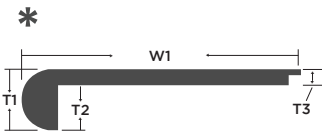

Reducer

Color	Item Code	W1 Width	T1 Height	T2	Length	Weight Lbs
Autumn Brown	AH12ABRD	2"	1/2"	1/8"	78"	1.7
Bronze	AH10BRD	1-9/16"	3/8"	1/8"	78"	1.7
Caramel Cream	AH12CCRD	2"	1/2"	1/8"	78"	1.7
Chestnut	AH10CRD	1-9/16"	3/8"	1/8"	78"	1.7
Cider	AH10CIRD	1-9/16"	3/8"	1/8"	78"	1.7
Coffee	B10CRD	1-9/16"	3/8"	1/8"	78"	1.7
Dawn	AC10DRD	1-3/4"	3/8"	1/8"	72"	1.7
Honey	B10HRD	1-9/16"	3/8"	1/8"	78"	1.7
Honey Mango	AH12HMRD	2"	1/2"	1/8"	78"	1.7
Java	AH10JRD	1-9/16"	3/8"	1/8"	78"	1.7
Mocha	AH10MRD	1-9/16"	3/8"	1/8"	78"	1.7
Moonlight	AC10MRD	1-3/4"	3/8"	1/8"	72"	1.7
Moonshine	B10MRD	1-9/16"	3/8"	1/8"	78"	1.7
Acacia Natural	AC10NRD	1-3/4"	3/8"	1/8"	72"	1.7
Toasted Almond	AH12TARD	2"	1/2"	1/8"	78"	1.7
Toffee	AH10TRD	1-9/16"	3/8"	1/8"	78"	1.7
Wild Blackberry	AH12WBRD	2"	1/2"	1/8"	78"	1.7