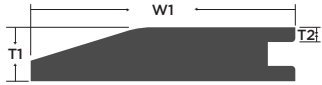

T-Molding							
Color	Item Code	W1	T1	W2	W3	Length	Weight
-	-	Width	Height	-	-	-	Lbs
Autumn Brown	AH12ABTM	1-7/8"	5/8"	1/2"	11/16"	78"	1.7
Bronze	AH10BTM	1-7/8"	5/8"	1/2"	11/16"	78"	1.7
Caramel Cream	AH12CCTM	1-7/8"	5/8"	1/2"	11/16"	78"	1.7
Chestnut	AH10CTM	1-7/8"	5/8"	1/2"	11/16"	78"	1.7
Cider	AH10CITM	1-7/8"	5/8"	1/2"	11/16"	78"	1.7
Coffee	B10CTM	1-7/8"	5/8"	1/2"	11/16"	78"	1.7
Dawn	AC10DTM	1-3/4"	1/2"	1/2"	5/8"	72"	1.7
Honey	B10HTM	1-7/8"	5/8"	1/2"	11/16"	78"	1.7
Honey Mango	AH12HMTM	1-7/8"	5/8"	1/2"	11/16"	78"	1.7
Java	AH10JTM	1-7/8"	5/8"	1/2"	11/16"	78"	1.7
Mocha	AH10MTM	1-7/8"	5/8"	1/2"	11/16"	78"	1.7
Moonlight	AC10MTM	1-3/4"	1/2"	1/2"	5/8"	72"	1.7
Moonshine	B10MTM	1-7/8"	5/8"	1/2"	11/16"	78"	1.7
Acacia Natural	AC10NTM	1-3/4"	1/2"	1/2"	5/8"	72"	1.7
Toasted Almond	AH12TATM	1-7/8"	5/8"	1/2"	11/16"	78"	1.7
Toffee	AH10TTM	1-7/8"	5/8"	1/2"	11/16"	78"	1.7
Wild Blackberry	AH12WBTM	1-7/8"	5/8"	1/2"	11/16"	78"	1.7

Threshold							
Color	Item Code	W1	T1	W2	T2	Length	Weight
-	-	Width	Height	-	-	-	Lbs
Autumn Brown	AH12ABTH	2"	3/4"	7/8"	3/8"	78"	2.7
Bronze	AH10BTH	2"	3/4"	7/8"	3/8"	78"	2.7
Caramel Cream	AH12CCTH	2"	3/4"	7/8"	3/8"	78"	1.7
Chestnut	AH10CTH	2"	3/4"	7/8"	3/8"	78"	2.7
Cider	AH10CITH	2"	3/4"	7/8"	3/8"	78"	2.7
Coffee	B10CTH	2"	3/4"	7/8"	3/8"	78"	2.7
Dawn	AC10DTH	1-3/4"	3/4"	11/16"	3/8"	72"	2.7
Honey	B10HTH	2"	3/4"	7/8"	3/8"	78"	2.7
Honey Mango	AH12HMTH	2"	3/4"	7/8"	3/8"	78"	1.7
Java	AH10JTH	2"	3/4"	7/8"	3/8"	78"	2.7
Mocha	AH10MTH	2"	3/4"	7/8"	3/8"	78"	2.7
Moonlight	AC10MTH	1-3/4"	3/4"	11/16"	3/8"	72"	2.7
Moonshine	B10MTH	2"	3/4"	7/8"	3/8"	78"	2.7
Acacia Natural	AC10NTH	1-3/4"	3/4"	11/16"	3/8"	72"	2.7
Toasted Almond	AH12TATH	2"	3/4"	7/8"	3/8"	78"	1.7
Toffee	AH10TTH	2"	3/4"	7/8"	3/8"	78"	2.7
Wild Blackberry	AH12WBTH	2"	3/4"	7/8"	3/8"	78"	1.7