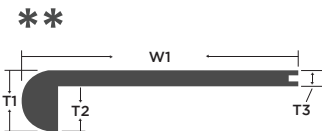

Reducer

Color	Item Code	W1 Width	T1 Height	T2	Length	Weight Lbs
Autumn Brown	AH12ABRD	2"	1/2"	1/8"	78"	1.7
Bronze	AH10BRD	1-9/16"	3/8"	1/8"	78"	1.7
Caramel Cream	AH12CCRD	2"	1/2"	1/8"	78"	1.7
Chestnut	AH10CRD	1-9/16"	3/8"	1/8"	78"	1.7
Cider	AH10CIRD	1-9/16"	3/8"	1/8"	78"	1.7
Coffee	B10CRD	1-9/16"	3/8"	1/8"	78"	1.7
Dawn	AC10DRD	1-3/4"	3/8"	1/8"	72"	1.7
Honey	B10HRD	1-9/16"	3/8"	1/8"	78"	1.7
Honey Mango	AH12HMRD	2"	1/2"	1/8"	78"	1.7
Java	AH10JRD	1-9/16"	3/8"	1/8"	78"	1.7
Mocha	AH10MRD	1-9/16"	3/8"	1/8"	78"	1.7
Moonlight	AC10MRD	1-3/4"	3/8"	1/8"	72"	1.7
Moonshine	B10MRD	1-9/16"	3/8"	1/8"	78"	1.7
Acacia Natural	AC10NRD	1-3/4"	3/8"	1/8"	72"	1.7
Toasted Almond	AH12TARD	2"	1/2"	1/8"	78"	1.7
Toffee	AH10TRD	1-9/16"	3/8"	1/8"	78"	1.7
Wild Blackberry	AH12WBRD	2"	1/2"	1/8"	78"	1.7