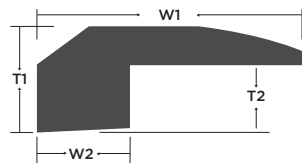

T-Molding							
Color	Item Code	W1	T1	W2	W3	Length	Weight
-	-	Width	Height	-	-	-	Lbs
Autumn Brown	AH12ABTM	1-7/8"	5/8"	1/2"	11/16"	78"	1.7
Bronze	AH10BTM	1-7/8"	5/8"	1/2"	11/16"	78"	1.7
Caramel Cream	AH12CCTM	1-7/8"	5/8"	1/2"	11/16"	78"	1.7
Chestnut	AH10CTM	1-7/8"	5/8"	1/2"	11/16"	78"	1.7
Cider	AH10CITM	1-7/8"	5/8"	1/2"	11/16"	78"	1.7
Coffee	B10CTM	1-7/8"	5/8"	1/2"	11/16"	78"	1.7
Dawn	AC10DTM	1-3/4"	1/2"	1/2"	5/8"	72"	1.7
Honey	B10HTM	1-7/8"	5/8"	1/2"	11/16"	78"	1.7
Honey Mango	AH12HMTM	1-7/8"	5/8"	1/2"	11/16"	78"	1.7
Java	AH10JTM	1-7/8"	5/8"	1/2"	11/16"	78"	1.7
Mocha	AH10MTM	1-7/8"	5/8"	1/2"	11/16"	78"	1.7
Moonlight	AC10MTM	1-3/4"	1/2"	1/2"	5/8"	72"	1.7
Moonshine	B10MTM	1-7/8"	5/8"	1/2"	11/16"	78"	1.7
Acacia Natural	AC10NTM	1-3/4"	1/2"	1/2"	5/8"	72"	1.7
Toasted Almond	AH12TATM	1-7/8"	5/8"	1/2"	11/16"	78"	1.7
Toffee	AH10TTM	1-7/8"	5/8"	1/2"	11/16"	78"	1.7
Wild Blackberry	AH12WBTM	1-7/8"	5/8"	1/2"	11/16"	78"	1.7

Threshold							
Color	Item Code	W1	T1	W2	T2	Length	Weight
-	-	Width	Height	-	-	-	Lbs
Autumn Brown	AH12ABTH	2"	3/4"	7/8"	3/8"	78"	2.7
Bronze	AH10BTH	2"	3/4"	7/8"	3/8"	78"	2.7
Caramel Cream	AH12CCTH	2"	3/4"	7/8"	3/8"	78"	1.7
Chestnut	AH10CTH	2"	3/4"	7/8"	3/8"	78"	2.7
Cider	AH10CITH	2"	3/4"	7/8"	3/8"	78"	2.7
Coffee	B10CTH	2"	3/4"	7/8"	3/8"	78"	2.7
Dawn	AC10DTH	1-3/4"	3/4"	11/16"	3/8"	72"	2.7
Honey	B10HTH	2"	3/4"	7/8"	3/8"	78"	2.7
Honey Mango	AH12HMTH	2"	3/4"	7/8"	3/8"	78"	1.7
Java	AH10JTH	2"	3/4"	7/8"	3/8"	78"	2.7
Mocha	AH10MTH	2"	3/4"	7/8"	3/8"	78"	2.7
Moonlight	AC10MTH	1-3/4"	3/4"	11/16"	3/8"	72"	2.7
Moonshine	B10MTH	2"	3/4"	7/8"	3/8"	78"	2.7
Acacia Natural	AC10NTH	1-3/4"	3/4"	11/16"	3/8"	72"	2.7
Toasted Almond	AH12TATH	2"	3/4"	7/8"	3/8"	78"	1.7
Toffee	AH10TTH	2"	3/4"	7/8"	3/8"	78"	2.7
Wild Blackberry	AH12WBTH	2"	3/4"	7/8"	3/8"	78"	1.7