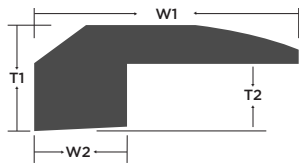

T-Molding

Color	Item Code	W1 Width	T1 Height	W2	W3	Length	Weight Lbs
Aspendale	AH15ATM	1-7/8"	5/8"	1/2"	11/16"	78"	1.7
Emilia	EWO14EMTM	1-7/8"	5/8"	1/2"	11/16"	78"	1.7
Kingsley	RWO15KTM	1-7/8"	5/8"	1/2"	11/16"	78"	1.7
Norwich	VEWO15NTM	1-7/8"	5/8"	1/2"	11/16"	78"	1.7
Rosemont	RWO15RTM	1-7/8"	5/8"	1/2"	11/16"	78"	1.7
Urbino	VEWO14URTM	1-7/8"	5/8"	1/2"	11/16"	78"	1.7
Wentworth	VEWO15WTM	1-7/8"	5/8"	1/2"	11/16"	78"	1.7

Threshold

Color	Item Code	W1 Width	T1 Height	W2	T2	Length	Weight Lbs
Aspendale	AH15ATH	2"	7/8"	7/8"	1/2"	78"	2.7
Emilia	EWO14EMTH	2"	7/8"	7/8"	1/2"	78"	2.7
Kingsley	RWO15KTH	2"	7/8"	7/8"	1/2"	78"	2.7
Norwich	VEWO15NTH	2"	7/8"	7/8"	1/2"	78"	2.7
Rosemont	RWO15RTH	2"	7/8"	7/8"	1/2"	78"	2.7
Urbino	VEWO14URTH	2"	7/8"	7/8"	1/2"	78"	2.7
Wentworth	VEWO15WTH	2"	7/8"	7/8"	1/2"	78"	2.7

Reducer

Color	Item Code	W1 Width	T1 Height	T2	Length	Weight Lbs
Aspendale	AH15ARD	2"	5/8"	3/16"	78"	1.7
Emilia	VEWO15EMRD	2"	5/8"	3/16"	78"	1.7
Kingsley	RWO15KRD	2"	5/8"	3/16"	78"	1.7
Norwich	VEWO15NRD	2"	5/8"	3/16"	78"	1.7
Rosemont	RWO15RRD	2"	5/8"	3/16"	78"	1.7
Urbino	VEWO15URRD	2"	5/8"	3/16"	78"	1.7
Wentworth	VEWO15WRD	2"	5/8"	3/16"	78"	1.7

Flush Stairnose

Color	Item Code	W1 Width	T1 Height	T2	T3	Length	Weight Lbs
Aspendale	AH15ASN	3"	13/16"	3/16"	5/8"	78"	2.7
Emilia	VEWO15EMSN	3"	13/16"	3/16"	5/8"	78"	2.7
Kingsley	RWO15KSN	3"	13/16"	3/16"	5/8"	78"	2.7
Norwich	VEWO15NSN	3"	13/16"	3/16"	5/8"	78"	2.7
Rosemont	RWO15RSN	3"	13/16"	3/16"	5/8"	78"	2.7
Urbino	VEWO15URSN	3"	13/16"	3/16"	5/8"	78"	2.7
Wentworth	VEWO15WSN	3"	13/16"	3/16"	5/8"	78"	2.7