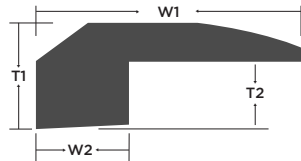

T-Molding

Color	Item Code	W1 Width	T1 Height	W2	W3	Length	Weight Lbs
Amarone	AH12ATM	1-7/8"	5/8"	1/2"	11/16"	78"	1.7
Brunello	SVWO12BRTM	1-7/8"	5/8"	1/2"	11/16"	78"	1.7
Cabernet	AH12CATM	1-7/8"	5/8"	1/2"	11/16"	78"	1.7
Chardonnay	EWO12CHTM	1-7/8"	5/8"	1/2"	11/16"	78"	1.7
Fresia	EVP7FOTM	1-7/8"	5/8"	1/2"	11/16"	78"	2.7
Godello	EVP7LORD	1-7/8"	5/8"	1/2"	11/16"	78"	2.7
Madeira	EWO14VTM	1-7/8"	5/8"	1/2"	11/16"	78"	1.7
Merlot	AH12METM	1-7/8"	5/8"	1/2"	11/16"	78"	1.7
Port	AW12NTM	1-7/8"	5/8"	1/2"	11/16"	78"	1.7
Sherry	AH12SHTM	1-7/8"	5/8"	1/2"	11/16"	78"	1.7
Syrah	SVWO12SYTM	1-7/8"	5/8"	1/2"	11/16"	78"	1.7
Tokaji	AH12TTM	1-7/8"	5/8"	1/2"	11/16"	78"	1.7

Threshold

Color	Item Code	W1 Width	T1 Height	W2	T2	Length	Weight Lbs
Amarone	AH12ATH	2"	3/4"	7/8"	3/8"	78"	2.7
Brunello	SVWO12BRTH	2"	3/4"	7/8"	3/8"	78"	2.7
Cabernet	AH12CATH	2"	3/4"	7/8"	3/8"	78"	2.7
Chardonnay	EWO12CHTH	2"	3/4"	7/8"	3/8"	78"	2.7
Fresia	EVP7FOTH	2"	3/4"	7/8"	3/8"	78"	2.7
Godello	EVP7LOQR	2"	3/4"	7/8"	3/8"	78"	1.7
Madeira	EWO12MDTH	2"	3/4"	7/8"	3/8"	78"	1.7
Merlot	AH12METH	2"	3/4"	7/8"	3/8"	78"	2.7
Port	AW12NTH	2"	3/4"	7/8"	3/8"	78"	2.7
Sherry	AH12SHTH	2"	3/4"	7/8"	3/8"	78"	2.7
Syrah	SVWO12SYTH	2"	3/4"	7/8"	3/8"	78"	2.7
Tokaji	AH12TTH	2"	3/4"	7/8"	3/8"	78"	1.7

Reducer

Color	Item Code	W1 Width	T1 Height	T2	Length	Weight Lbs
Amarone	AH12ARD	2"	1/2"	1/8"	78"	1.7
Brunello	SVWO12BRRD	2"	1/2"	1/8"	78"	1.7
Cabernet	AH12CARD	2"	1/2"	1/8"	78"	1.7
Chardonnay	EWO12CHRD	2"	1/2"	1/8"	78"	1.7
Fresia	EVP7FOSN	2"	1/2"	1/8"	78"	2.7
Godello	EVP7IRTH	2"	1/2"	1/8"	78"	2.7
Madeira	EWO12MDRD	2"	1/2"	1/8"	78"	1.7
Merlot	AH12MERD	2"	1/2"	1/8"	78"	1.7
Port	AW12NRD	2"	1/2"	1/8"	78"	1.7
Sherry	AH12SHRD	2"	1/2"	1/8"	78"	1.7
Syrah	SVWO12SYRD	2"	1/2"	1/8"	78"	1.7
Tokaji	AH12TRD	2"	1/2"	1/8"	78"	1.7