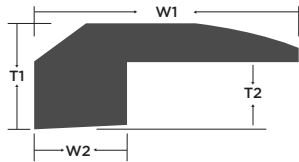

T-Molding

Color	Item Code	W1 Width	T1 Height	W2	W3	Length	Weight Lbs
Cambria	PCWO14CTM	1-7/8"	5/8"	1/2"	11/16"	78"	2.7
Hiawatha	PCWO14HTM	1-7/8"	5/8"	1/2"	11/16"	78"	2.7
Lambert	PCWO14LTM	1-7/8"	5/8"	1/2"	11/16"	78"	1.7
Monarch	PCWO14MTM	1-7/8"	5/8"	1/2"	11/16"	78"	2.7
Portage	EWO14POTM	1-7/8"	5/8"	1/2"	11/16"	78"	1.7
Sonata	PCWO14STM	1-7/8"	5/8"	1/2"	11/16"	78"	2.7

Threshold

Color	Item Code	W1 Width	T1 Height	W2	T2	Length	Weight Lbs
Cambria	PCWO14CTH	2"	7/8"	7/8"	1/2"	78"	2.7
Hiawatha	PCWO14HTH	2"	7/8"	7/8"	1/2"	78"	2.7
Lambert	PCWO14LTH	2"	7/8"	7/8"	1/2"	78"	1.7
Monarch	PCWO14MTH	2"	7/8"	7/8"	1/2"	78"	2.7
Portage	EWO14POTH	2"	7/8"	7/8"	1/2"	78"	2.7
Sonata	PCWO14STH	2"	7/8"	7/8"	1/2"	78"	2.7

Reducer

Color	Item Code	W1 Width	T1 Height	T2	Length	Weight Lbs
Cambria	PCWO14CRD	2"	9/16"	3/16"	78"	1.7
Hiawatha	PCWO14HRD	2"	9/16"	3/16"	78"	1.7
Lambert	PCWO14LRD	2"	9/16"	3/16"	78"	1.7
Monarch	PCWO14MRD	2"	9/16"	3/16"	78"	1.7
Portage	EWO14PORD	2"	9/16"	3/16"	78"	1.7
Sonata	PCWO14SRD	2"	9/16"	3/16"	78"	1.7

Flush Stairnose

Color	Item Code	W1 Width	T1 Height	T2	T3	Length	Weight Lbs
Cambria	PCWO14CSN	2-3/8"	13/16"	1/4"	9/16"	78"	1.7
Hiawatha	PCWO14HSN	2-3/8"	13/16"	1/4"	9/16"	78"	1.7
Lambert	PCWO14LSN	2-3/8"	13/16"	1/4"	9/16"	78"	1.7
Monarch	PCWO14MSN	2-3/8"	13/16"	1/4"	9/16"	78"	1.7
Portage	EWO14POSN	2-3/8"	13/16"	1/4"	9/16"	78"	2.7
Sonata	PCWO14SSN	2-3/8"	13/16"	1/4"	9/16"	78"	1.7