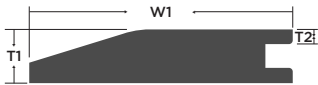

T-Molding

Color	Item Code	W1 Width	T1 Height	W2	W3	Length	Weight Lbs
Cambria	PCWO14CTM	1-7/8"	5/8"	1/2"	11/16"	78"	2.7
Hiawatha	PCWO14HTM	1-7/8"	5/8"	1/2"	11/16"	78"	2.7
Lambert	PCWO14LTM	1-7/8"	5/8"	1/2"	11/16"	78"	1.7
Monarch	PCWO14MTM	1-7/8"	5/8"	1/2"	11/16"	78"	2.7
Portage	EWO14POTM	1-7/8"	5/8"	1/2"	11/16"	78"	1.7
Sonata	PCWO14STM	1-7/8"	5/8"	1/2"	11/16"	78"	2.7

Threshold

Color	Item Code	W1 Width	T1 Height	W2	T2	Length	Weight Lbs
Cambria	PCWO14CTH	2"	7/8"	7/8"	1/2"	78"	2.7
Hiawatha	PCWO14HTH	2"	7/8"	7/8"	1/2"	78"	2.7
Lambert	PCWO14LTH	2"	7/8"	7/8"	1/2"	78"	1.7
Monarch	PCWO14MTH	2"	7/8"	7/8"	1/2"	78"	2.7
Portage	EWO14POTH	2"	7/8"	7/8"	1/2"	78"	2.7
Sonata	PCWO14STH	2"	7/8"	7/8"	1/2"	78"	2.7

Reducer

Color	Item Code	W1 Width	T1 Height	T2	Length	Weight Lbs
Cambria	PCWO14CRD	2"	9/16"	3/16"	78"	1.7
Hiawatha	PCWO14HRD	2"	9/16"	3/16"	78"	1.7
Lambert	PCWO14LRD	2"	9/16"	3/16"	78"	1.7
Monarch	PCWO14MRD	2"	9/16"	3/16"	78"	1.7
Portage	EWO14PORD	2"	9/16"	3/16"	78"	1.7
Sonata	PCWO14SRD	2"	9/16"	3/16"	78"	1.7

Flush Stairnose

Color	Item Code	W1 Width	T1 Height	T2	T3	Length	Weight Lbs
Cambria	PCWO14CSN	2-3/8"	13/16"	1/4"	9/16"	78"	1.7
Hiawatha	PCWO14HSN	2-3/8"	13/16"	1/4"	9/16"	78"	1.7
Lambert	PCWO14LSN	2-3/8"	13/16"	1/4"	9/16"	78"	1.7
Monarch	PCWO14MSN	2-3/8"	13/16"	1/4"	9/16"	78"	1.7
Portage	EWO14POSN	2-3/8"	13/16"	1/4"	9/16"	78"	2.7
Sonata	PCWO14SSN	2-3/8"	13/16"	1/4"	9/16"	78"	1.7