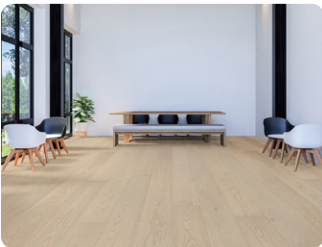

Tokaji

The Sonoma Valley collection by LW Flooring features a variety of species and texture to fit any home.

**Amarone**  
SV2AH12A37  
American Hickory

**Cabernet**  
SV2AH12C37  
American Hickory

**Merlot**  
SV2AH12M37  
American Hickory

**Sherry**  
SV2AH12S37  
American Hickory

**Tokaji**  
SVAH12T7  
American Hickory

**Port**  
SVAW12P7  
American Walnut

**Brunello**  
SVWO12B7  
European White Oak

**Chardonnay**  
SVWO12C7P  
European White Oak