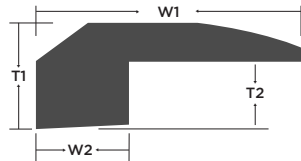

T-Molding

Color	Item Code	W1 Width	T1 Height	W2	W3	Length	Weight Lbs
Amarone	AH10HTM	1-7/8"	5/8"	1/2"	11/16"	78"	1.7
Cabernet	AH12CATM	1-7/8"	5/8"	1/2"	11/16"	78"	1.7
Chardonnay	EWO12CHTM	1-7/8"	5/8"	1/2"	11/16"	78"	1.7
Madeira	EWO14VTM	1-7/8"	5/8"	1/2"	11/16"	78"	1.7
Merlot	AH12METM	1-7/8"	5/8"	1/2"	11/16"	78"	1.7
Orvieto	SVHM12OTM	1-7/8"	5/8"	1/2"	11/16"	78"	1.7
Pinot	SVHM12PTM	1-7/8"	5/8"	1/2"	11/16"	78"	1.7
Port	AW12NTM	1-7/8"	5/8"	1/2"	11/16"	78"	1.7
Sherry	AH12SHTM	1-7/8"	5/8"	1/2"	11/16"	78"	1.7
Tokaji	AH12TTM	1-7/8"	5/8"	1/2"	11/16"	78"	1.7
Fresia	EVP7FOTM	1-7/8"	5/8"	1/2"	11/16"	78"	2.7
Godello	EVP7LORd	1-7/8"	5/8"	1/2"	11/16"	78"	2.7

Threshold

Color	Item Code	W1 Width	T1 Height	W2	T2	Length	Weight Lbs
Amarone	AH10HTH	2"	3/4"	7/8"	3/8"	78"	2.7
Cabernet	AH12CATH	2"	3/4"	7/8"	3/8"	78"	2.7
Chardonnay	EWO12CHTH	2"	3/4"	7/8"	3/8"	78"	2.7
Madeira	EWO12MDTH	2"	3/4"	7/8"	3/8"	78"	1.7
Merlot	AH12METH	2"	3/4"	7/8"	3/8"	78"	2.7
Orvieto	SVHM12OTH	2"	3/4"	7/8"	3/8"	78"	2.7
Pinot	SVHM12PTH	2"	3/4"	7/8"	3/8"	78"	2.7
Port	AW12NTH	2"	3/4"	7/8"	3/8"	78"	2.7
Sherry	AH12SHTH	2"	3/4"	7/8"	3/8"	78"	2.7
Tokaji	AH12TTH	2"	3/4"	7/8"	3/8"	78"	1.7
Fresia	EVP7FOTH	2"	3/4"	7/8"	3/8"	78"	2.7
Godello	EVP7LOQr	2"	3/4"	7/8"	3/8"	78"	1.7

Reducer

Color	Item Code	W1 Width	T1 Height	T2	Length	Weight Lbs
Amarone	AH12ARD	2"	1/2"	1/8"	78"	1.7
Cabernet	AH12CARD	2"	1/2"	1/8"	78"	1.7
Chardonnay	EWO12CHRD	2"	1/2"	1/8"	78"	1.7
Madeira	EWO12MDRD	2"	1/2"	1/8"	78"	1.7
Merlot	AH12MERD	2"	1/2"	1/8"	78"	1.7
Orvieto	SVHM12ORD	2"	1/2"	1/8"	78"	1.7
Pinot	SVHM12PRD	2"	1/2"	1/8"	78"	1.7
Port	AW12NRD	2"	1/2"	1/8"	78"	1.7
Sherry	AH12SHRD	2"	1/2"	1/8"	78"	1.7
Tokaji	AH12TRD	2"	1/2"	1/8"	78"	1.7
Fresia	EVP7FOSN	2"	1/2"	1/8"	78"	2.7
Godello	EVP7IRTh	2"	1/2"	1/8"	78"	2.7