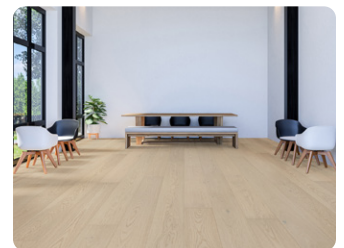

Fresia
SVWO12F7
European White Oak