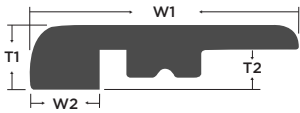

T-Molding

Color	Item Code	W1 Width	T1 Height	W2	W3	Length	Weight Lbs
Agate Beach	GN6ABTM	1-3/4"	3/8"	3/8"	11/16"	92"	1.19
Everglades	GN6EGTM	1-3/4"	3/8"	3/8"	11/16"	92"	1.19
Luray Caverns	GN6LCTM	1-3/4"	3/8"	3/8"	11/16"	92"	1.19
Minnehaha Falls	GN6MFTM	1-3/4"	3/8"	3/8"	11/16"	92"	1.19
Niagara Falls	GN6NFTM	1-3/4"	3/8"	3/8"	11/16"	92"	1.19
Prismatic Spring	GN6PSTM	1-3/4"	3/8"	3/8"	11/16"	92"	1.19
Rio Grande	GN6RGTM	1-3/4"	3/8"	3/8"	11/16"	92"	1.19
Santa Elena	GN6SETM	1-3/4"	3/8"	3/8"	11/16"	92"	1.19
Smoky Mountains	GN6SMTM	1-3/4"	3/8"	3/8"	11/16"	92"	1.19
Spire Cove	GN6SCTM	1-3/4"	3/8"	3/8"	11/16"	92"	1.19

Threshold

Color	Item Code	W1 Width	T1 Height	W2	T2	Length	Weight Lbs
Agate Beach	GN6ABTH	1-3/8"	3/8"	3/8"	1/4"	92"	1.11
Everglades	GN6EGTH	1-3/8"	3/8"	3/8"	1/4"	92"	1.11
Luray Caverns	GN6LCTH	1-3/8"	3/8"	3/8"	1/4"	92"	1.11
Minnehaha Falls	GN6MFTH	1-3/8"	3/8"	3/8"	1/4"	92"	1.11
Niagara Falls	GN6NFTH	1-3/8"	3/8"	3/8"	1/4"	92"	1.11
Prismatic Spring	GN6PSTH	1-3/8"	3/8"	3/8"	1/4"	92"	1.11
Rio Grande	GN6RGTH	1-3/8"	3/8"	3/8"	1/4"	92"	1.11
Santa Elena	GN6SETH	1-3/8"	3/8"	3/8"	1/4"	92"	1.11
Smoky Mountains	GN6SMTH	1-3/8"	3/8"	3/8"	1/4"	92"	1.11
Spire Cove	GN6SCTH	1-3/8"	3/8"	3/8"	1/4"	92"	1.11

Reducer

Color	Item Code	W1 Width	T1 Height	T2	Length	Weight Lbs
Agate Beach	GN6ABRD	1-3/4"	3/8"	1/4"	92"	1.29
Everglades	GN6EGRD	1-3/4"	3/8"	1/4"	92"	1.29
Luray Caverns	GN6LCRD	1-3/4"	3/8"	1/4"	92"	1.29
Minnehaha Falls	GN6MFRD	1-3/4"	3/8"	1/4"	92"	1.29
Niagara Falls	GN6NFRD	1-3/4"	3/8"	1/4"	92"	1.29
Prismatic Spring	GN6PSRD	1-3/4"	3/8"	1/4"	92"	1.29
Rio Grande	GN6RGRD	1-3/4"	3/8"	1/4"	92"	1.29
Santa Elena	GN6SERD	1-3/4"	3/8"	1/4"	92"	1.29
Smoky Mountains	GN6SMRD	1-3/4"	3/8"	1/4"	92"	1.29
Spire Cove	GN6SCRD	1-3/4"	3/8"	1/4"	92"	1.29