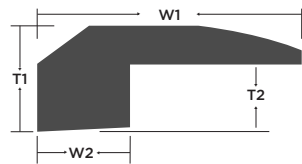

T-Molding

Color	Item Code	W1 Width	T1 Height	W2	W3	Length	Weight Lbs
Boudin	FIWO10BTM	1-7/8"	5/8"	1/2"	11/16"	78"	1.7
Cezanne	FIWO10CTM	1-7/8"	5/8"	1/2"	11/16"	78"	1.7
Degas	FIWO10DTM	1-7/8"	5/8"	1/2"	11/16"	78"	1.7
Monet	FIWO10MTM	1-7/8"	5/8"	1/2"	11/16"	78"	1.7
Pissarro	FIWO10PTM	1-7/8"	5/8"	1/2"	11/16"	78"	1.7
Renoir	FIWO10RTM	1-7/8"	5/8"	1/2"	11/16"	78"	1.7
Toulouse	FIWO10TTM	1-7/8"	5/8"	1/2"	11/16"	78"	1.7
Van Gogh	FIWO10VTM	1-7/8"	5/8"	1/2"	11/16"	78"	1.7

Threshold

Color	Item Code	W1 Width	T1 Height	W2	T2	Length	Weight Lbs
Boudin	FIWO10BTH	2"	3/4"	7/8"	1/2"	78"	1.7
Cezanne	FIWO10CTH	2"	3/4"	7/8"	1/2"	78"	1.7
Degas	FIWO10DTH	2"	3/4"	7/8"	1/2"	78"	1.7
Monet	FIWO10MTH	2"	3/4"	7/8"	1/2"	78"	1.7
Pissarro	FIWO10PTH	2"	3/4"	7/8"	1/2"	78"	1.7
Renoir	FIWO10RTH	2"	3/4"	7/8"	1/2"	78"	1.7
Toulouse	FIWO10TTH	2"	3/4"	7/8"	1/2"	78"	1.7
Van Gogh	FIWO10VTH	2"	3/4"	7/8"	1/2"	78"	1.7

Reducer

Color	Item Code	W1 Width	T1 Height	T2	Length	Weight Lbs
Boudin	FIWO10BRD	1-9/16"	3/8"	1/8"	78"	1.7
Cezanne	FIWO10CRD	1-9/16"	3/8"	1/8"	78"	1.7
Degas	FIWO10DRD	1-9/16"	3/8"	1/8"	78"	1.7
Monet	FIWO10MRD	1-9/16"	3/8"	1/8"	78"	1.7
Pissarro	FIWO10PRD	1-9/16"	3/8"	1/8"	78"	1.7
Renoir	FIWO10RRD	1-9/16"	3/8"	1/8"	78"	1.7
Toulouse	FIWO10TRD	1-9/16"	3/8"	1/8"	78"	1.7
Van Gogh	FIWO10VRD	1-9/16"	3/8"	1/8"	78"	1.7

Flush Stairnose

Color	Item Code	W1 Width	T1 Height	T2	T3	Length	Weight Lbs
Boudin	FIWO10BSN	2-3/8"	13/16"	7/16"	3/8"	78"	1.7
Cezanne	FIWO10CSN	2-3/8"	13/16"	7/16"	3/8"	78"	1.7
Degas	FIWO10DSN	2-3/8"	13/16"	7/16"	3/8"	78"	1.7
Monet	FIWO10MSN	2-3/8"	13/16"	7/16"	3/8"	78"	1.7
Pissarro	FIWO10PSN	2-3/8"	13/16"	7/16"	3/8"	78"	1.7
Renoir	FIWO10RSN	2-3/8"	13/16"	7/16"	3/8"	78"	1.7
Toulouse	FIWO10TSN	2-3/8"	13/16"	7/16"	3/8"	78"	1.7
Van Gogh	FIWO10VSN	2-3/8"	13/16"	7/16"	3/8"	78"	1.7