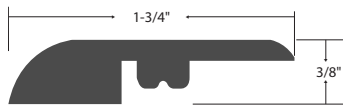

T-Molding

Color	Item Code	Width	Height	Length	Weight
Anise	EVP7ANTM	1-3/4"	3/8"	92"	2.7
Buttercup	EVP7BUTM	1-3/4"	3/8"	92"	2.7
Chamomile	EVP7CHTM	1-3/4"	3/8"	92"	2.7
Foxglove	EVP7FOTM	1-3/4"	3/8"	92"	2.7
Goldenrod	EVP7GOTM	1-3/4"	3/8"	92"	2.7
Orchid	EVP7ORTM	1-3/4"	3/8"	92"	2.7
Marigold	EVP7MATM	1-3/4"	3/8"	92"	2.7
Papyrus	EVP7PPTM	1-3/4"	3/8"	92"	2.7
Wildrose	EVP7WITM	1-3/4"	3/8"	92"	2.7
Wisteria	EVP7WSTM	1-3/4"	3/8"	92"	2.7

Threshold

Color	Item Code	Width	Height	Length	Weight
Anise	EVP7ANTH	1-3/8"	3/8"	92"	2.7
Buttercup	EVP7BUTH	1-3/8"	3/8"	92"	2.7
Chamomile	EVP7CHTH	1-3/8"	3/8"	92"	2.7
Foxglove	EVP7FOTH	1-3/8"	3/8"	92"	2.7
Goldenrod	EVP7GOTH	1-3/8"	3/8"	92"	2.7
Orchid	EVP7ORTH	1-3/8"	3/8"	92"	2.7
Marigold	EVP7MATH	1-3/8"	3/8"	92"	2.7
Papyrus	EVP7PPTH	1-3/8"	3/8"	92"	2.7
Wildrose	EVP7WITH	1-3/8"	3/8"	92"	2.7
Wisteria	EVP7WSTH	1-3/8"	3/8"	92"	2.7

Reducer

Color	Item Code	Width	Height	Length	Weight
Anise	EVP7ANRD	1-3/4"	3/8"	92"	2.7
Buttercup	EVP7BURD	1-3/4"	3/8"	92"	2.7
Chamomile	EVP7CHRD	1-3/4"	3/8"	92"	2.7
Foxglove	EVP7FORD	1-3/4"	3/8"	92"	2.7
Goldenrod	EVP7GORD	1-3/4"	3/8"	92"	2.7
Orchid	EVP7ORRD	1-3/4"	3/8"	92"	2.7
Marigold	EVP7MARD	1-3/4"	3/8"	92"	2.7
Papyrus	EVP7PPRD	1-3/4"	3/8"	92"	2.7
Wildrose	EVP7WIRD	1-3/4"	3/8"	92"	2.7
Wisteria	EVP7WSRD	1-3/4"	3/8"	92"	2.7

Stairnose					
Color	Item Code	Width	Height	Length	Weight
Anise	EVP7ANSN	2-1/16"	11/16"	92"	2.7
Buttercup	EVP7BUSN	2-1/16"	11/16"	92"	2.7
Chamomile	EVP7CHSN	2-1/16"	11/16"	92"	2.7
Foxglove	EVP7FOSN	2-1/16"	11/16"	92"	2.7
Goldenrod	EVP7GOSN	2-1/16"	11/16"	92"	2.7
Orchid	EVP7ORSN	2-1/16"	11/16"	92"	2.7
Marigold	EVP7MASN	2-1/16"	11/16"	92"	2.7
Papyrus	EVP7PPSN	2-1/16"	11/16"	92"	2.7
Wildrose	EVP7WISN	2-1/16"	11/16"	92"	2.7
Wisteria	EVP7WSSN	2-1/16"	11/16"	92"	2.7