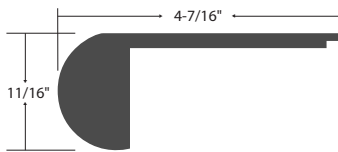

T-Molding

Color	Item Code	Width	Height	Length	Weight
Anise	EVP7ANTM	1-3/4"	3/8"	92"	2.7
Buttercup	EVP7BUTM	1-3/4"	3/8"	92"	2.7
Chamomile	EVP7CHTM	1-3/4"	3/8"	92"	2.7
Foxglove	EVP7FOTM	1-3/4"	3/8"	92"	2.7
Goldenrod	EVP7GOTM	1-3/4"	3/8"	92"	2.7
Orchid	EVP7ORTM	1-3/4"	3/8"	92"	2.7
Marigold	EVP7MATM	1-3/4"	3/8"	92"	2.7
Papyrus	EVP7PPTM	1-3/4"	3/8"	92"	2.7
Wildrose	EVP7WITM	1-3/4"	3/8"	92"	2.7
Wisteria	EVP7WSTM	1-3/4"	3/8"	92"	2.7

Threshold

Color	Item Code	Width	Height	Length	Weight
Anise	EVP7ANTH	1-3/8"	3/8"	92"	2.7
Buttercup	EVP7BUTH	1-3/8"	3/8"	92"	2.7
Chamomile	EVP7CHTH	1-3/8"	3/8"	92"	2.7
Foxglove	EVP7FOTH	1-3/8"	3/8"	92"	2.7
Goldenrod	EVP7GOTH	1-3/8"	3/8"	92"	2.7
Orchid	EVP7ORTH	1-3/8"	3/8"	92"	2.7
Marigold	EVP7MATH	1-3/8"	3/8"	92"	2.7
Papyrus	EVP7PPTH	1-3/8"	3/8"	92"	2.7
Wildrose	EVP7WITH	1-3/8"	3/8"	92"	2.7
Wisteria	EVP7WSTH	1-3/8"	3/8"	92"	2.7

Reducer

Color	Item Code	Width	Height	Length	Weight
Anise	EVP7ANRD	1-3/4"	3/8"	92"	2.7
Buttercup	EVP7BURD	1-3/4"	3/8"	92"	2.7
Chamomile	EVP7CHRD	1-3/4"	3/8"	92"	2.7
Foxglove	EVP7FORD	1-3/4"	3/8"	92"	2.7
Goldenrod	EVP7GORD	1-3/4"	3/8"	92"	2.7
Orchid	EVP7ORRD	1-3/4"	3/8"	92"	2.7
Marigold	EVP7MARD	1-3/4"	3/8"	92"	2.7
Papyrus	EVP7PPRD	1-3/4"	3/8"	92"	2.7
Wildrose	EVP7WIRD	1-3/4"	3/8"	92"	2.7
Wisteria	EVP7WSRD	1-3/4"	3/8"	92"	2.7

Stairnose					
Color	Item Code	Width	Height	Length	Weight
Anise	EVP7ANSN	2-1/16"	11/16"	92"	2.7
Buttercup	EVP7BUSN	2-1/16"	11/16"	92"	2.7
Chamomile	EVP7CHSN	2-1/16"	11/16"	92"	2.7
Foxglove	EVP7FOSN	2-1/16"	11/16"	92"	2.7
Goldenrod	EVP7GOSN	2-1/16"	11/16"	92"	2.7
Orchid	EVP7ORSN	2-1/16"	11/16"	92"	2.7
Marigold	EVP7MASN	2-1/16"	11/16"	92"	2.7
Papyrus	EVP7PPSN	2-1/16"	11/16"	92"	2.7
Wildrose	EVP7WISN	2-1/16"	11/16"	92"	2.7
Wisteria	EVP7WSSN	2-1/16"	11/16"	92"	2.7