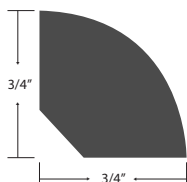

Threshold

Color	Item Code	Width	Height	Length	Weight
Anise	EVP7ANTH	1-3/8"	3/8"	92"	2.7
Buttercup	EVP7BUTH	1-3/8"	3/8"	92"	2.7
Chamomile	EVP7CHTH	1-3/8"	3/8"	92"	2.7
Foxglove	EVP7FOTH	1-3/8"	3/8"	92"	2.7
Goldenrod	EVP7GOTH	1-3/8"	3/8"	92"	2.7
Orchid	EVP7ORTH	1-3/8"	3/8"	92"	2.7
Marigold	EVP7MATH	1-3/8"	3/8"	92"	2.7
Papyrus	EVP7PPTH	1-3/8"	3/8"	92"	2.7
Wildrose	EVP7WITH	1-3/8"	3/8"	92"	2.7
Wisteria	EVP7WSTH	1-3/8"	3/8"	92"	2.7

Reducer

Color	Item Code	Width	Height	Length	Weight
Anise	EVP7ANRD	1-3/4"	3/8"	92"	2.7
Buttercup	EVP7BURD	1-3/4"	3/8"	92"	2.7
Chamomile	EVP7CHRD	1-3/4"	3/8"	92"	2.7
Foxglove	EVP7FORD	1-3/4"	3/8"	92"	2.7
Goldenrod	EVP7GORD	1-3/4"	3/8"	92"	2.7
Orchid	EVP7ORRD	1-3/4"	3/8"	92"	2.7
Marigold	EVP7MARD	1-3/4"	3/8"	92"	2.7
Papyrus	EVP7PPRD	1-3/4"	3/8"	92"	2.7
Wildrose	EVP7WIRD	1-3/4"	3/8"	92"	2.7
Wisteria	EVP7WSRD	1-3/4"	3/8"	92"	2.7

Stairnose					
Color	Item Code	Width	Height	Length	Weight
Anise	EVP7ANSN	2-1/16"	11/16"	92"	2.7
Buttercup	EVP7BUSN	2-1/16"	11/16"	92"	2.7
Chamomile	EVP7CHSN	2-1/16"	11/16"	92"	2.7
Foxglove	EVP7FOSN	2-1/16"	11/16"	92"	2.7
Goldenrod	EVP7GOSN	2-1/16"	11/16"	92"	2.7
Orchid	EVP7ORSN	2-1/16"	11/16"	92"	2.7
Marigold	EVP7MASN	2-1/16"	11/16"	92"	2.7
Papyrus	EVP7PPSN	2-1/16"	11/16"	92"	2.7
Wildrose	EVP7WISN	2-1/16"	11/16"	92"	2.7
Wisteria	EVP7WSSN	2-1/16"	11/16"	92"	2.7

Flush Stairnose					
Color	Item Code	Width	Height	Length	Weight
Anise	EVP7ANSNF	4-7/16"	11/16"	92"	5.5
Buttercup	EVP7BUSN	4-7/16"	11/16"	92"	5.5
Chamomile	EVP7CHSN	4-7/16"	11/16"	92"	5.5
Foxglove	EVP7FOSN	4-7/16"	11/16"	92"	5.5
Goldenrod	EVP7GOSN	4-7/16"	11/16"	92"	5.5
Orchid	EVP7ORSN	4-7/16"	11/16"	92"	5.5
Marigold	EVP7MASNF	4-7/16"	11/16"	92"	5.5
Papyrus	EVP7PPSNF	4-7/16"	11/16"	92"	5.5
Wildrose	EVP7WISNF	4-7/16"	11/16"	92"	5.5
Wisteria	EVP7WSSNF	4-7/16"	11/16"	92"	5.5