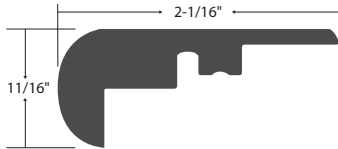

T-Molding

Color	Item Code	Width	Height	Length	Weight
Anise	EVP7ANTM	1-3/4"	3/8"	92"	2.7
Buttercup	EVP7BUTM	1-3/4"	3/8"	92"	2.7
Chamomile	EVP7CHTM	1-3/4"	3/8"	92"	2.7
Foxglove	EVP7FOTM	1-3/4"	3/8"	92"	2.7
Goldenrod	EVP7GOTM	1-3/4"	3/8"	92"	2.7
Orchid	EVP7ORTM	1-3/4"	3/8"	92"	2.7
Marigold	EVP7MATM	1-3/4"	3/8"	92"	2.7
Papyrus	EVP7PPTM	1-3/4"	3/8"	92"	2.7
Wildrose	EVP7WITM	1-3/4"	3/8"	92"	2.7
Wisteria	EVP7WSTM	1-3/4"	3/8"	92"	2.7

Threshold

Color	Item Code	Width	Height	Length	Weight
Anise	EVP7ANTH	1-3/8"	3/8"	92"	2.7
Buttercup	EVP7BUTH	1-3/8"	3/8"	92"	2.7
Chamomile	EVP7CHTH	1-3/8"	3/8"	92"	2.7
Foxglove	EVP7FOTH	1-3/8"	3/8"	92"	2.7
Goldenrod	EVP7GOTH	1-3/8"	3/8"	92"	2.7
Orchid	EVP7ORTH	1-3/8"	3/8"	92"	2.7
Marigold	EVP7MATH	1-3/8"	3/8"	92"	2.7
Papyrus	EVP7PPTH	1-3/8"	3/8"	92"	2.7
Wildrose	EVP7WITH	1-3/8"	3/8"	92"	2.7
Wisteria	EVP7WSTH	1-3/8"	3/8"	92"	2.7

Reducer

Color	Item Code	Width	Height	Length	Weight
Anise	EVP7ANRD	1-3/4"	3/8"	92"	2.7
Buttercup	EVP7BURD	1-3/4"	3/8"	92"	2.7
Chamomile	EVP7CHRD	1-3/4"	3/8"	92"	2.7
Foxglove	EVP7FORD	1-3/4"	3/8"	92"	2.7
Goldenrod	EVP7GORD	1-3/4"	3/8"	92"	2.7
Orchid	EVP7ORRD	1-3/4"	3/8"	92"	2.7
Marigold	EVP7MARD	1-3/4"	3/8"	92"	2.7
Papyrus	EVP7PPRD	1-3/4"	3/8"	92"	2.7
Wildrose	EVP7WIRD	1-3/4"	3/8"	92"	2.7
Wisteria	EVP7WSRD	1-3/4"	3/8"	92"	2.7

Stairnose					
Color	Item Code	Width	Height	Length	Weight
Anise	EVP7ANSN	2-1/16"	11/16"	92"	2.7
Buttercup	EVP7BUSN	2-1/16"	11/16"	92"	2.7
Chamomile	EVP7CHSN	2-1/16"	11/16"	92"	2.7
Foxglove	EVP7FOSN	2-1/16"	11/16"	92"	2.7
Goldenrod	EVP7GOSN	2-1/16"	11/16"	92"	2.7
Orchid	EVP7ORSN	2-1/16"	11/16"	92"	2.7
Marigold	EVP7MASN	2-1/16"	11/16"	92"	2.7
Papyrus	EVP7PPSN	2-1/16"	11/16"	92"	2.7
Wildrose	EVP7WISN	2-1/16"	11/16"	92"	2.7
Wisteria	EVP7WSSN	2-1/16"	11/16"	92"	2.7