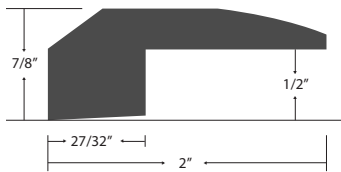

T-Molding					
Color	Item Code	Width	Height	Length	Weight
Cambria	PCWO14CTM	1-15/16"	21/32"	78"	2.7
Hiawatha	EWO15MTM	1-15/16"	21/32"	78"	2.7
Lambert	PCWO14LTM	1-15/16"	21/32"	78"	1.7
Monarch	EWO15FTM	1-15/16"	21/32"	78"	2.7
Portage	EWO14VTM	1-15/16"	21/32"	78"	1.7
Sonata	PCWO14STM	1-15/16"	21/32"	78"	2.7

Threshold					
Color	Item Code	Width	Height	Length	Weight
Cambria	PCWO14CTH	2"	7/8"	78"	2.7
Hiawatha	EWO15MTH	2"	7/8"	78"	2.7
Lambert	PCWO14LTH	2"	7/8"	78"	1.7
Monarch	EWO15FTH	2"	7/8"	78"	2.7
Portage	EWO14VTH	2"	7/8"	78"	2.7
Sonata	PCWO14STH	2"	7/8"	78"	2.7

Reducer					
Color	Item Code	Width	Height	Length	Weight
Cambria	PCWO14CRD	2"	9/16"	78"	1.7
Hiawatha	PCWO14HRD	2"	9/16"	78"	1.7
Lambert	PCWO14LRD	2"	9/16"	78"	1.7
Monarch	PCWO14MRD	2"	9/16"	78"	1.7
Portage	EWO14VRD	2"	9/16"	78"	1.7
Sonata	PCWO14SRD	2"	9/16"	78"	1.7

Stairnose					
Color	Item Code	Width	Height	Length	Weight
Cambria	PCWO14CSN	2-3/8"	13/16"	78"	1.7
Hiawatha	PCWO14HSN	2-3/8"	13/16"	78"	1.7
Lambert	PCWO14LSN	2-3/8"	13/16"	78"	1.7
Monarch	PCWO14MSN	2-3/8"	13/16"	78"	1.7
Portage	EWO14VSN	2-3/8"	13/16"	78"	2.7
Sonata	PCWO14SSN	2-3/8"	13/16"	78"	1.7