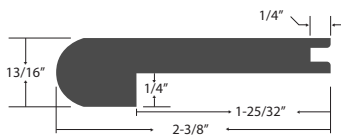

T-Molding					
Color	Item Code	Width	Height	Length	Weight
Cambria	PCWO14CTM	1-15/16"	21/32"	78"	2.7
Hiawatha	EWO15MTM	1-15/16"	21/32"	78"	2.7
Lambert	PCWO14LTM	1-15/16"	21/32"	78"	1.7
Monarch	EWO15FTM	1-15/16"	21/32"	78"	2.7
Portage	EWO14VTM	1-15/16"	21/32"	78"	1.7
Sonata	PCWO14STM	1-15/16"	21/32"	78"	2.7

Threshold					
Color	Item Code	Width	Height	Length	Weight
Cambria	PCWO14CTH	2"	7/8"	78"	2.7
Hiawatha	EWO15MTH	2"	7/8"	78"	2.7
Lambert	PCWO14LTH	2"	7/8"	78"	1.7
Monarch	EWO15FTH	2"	7/8"	78"	2.7
Portage	EWO14VTH	2"	7/8"	78"	2.7
Sonata	PCWO14STH	2"	7/8"	78"	2.7

Reducer					
Color	Item Code	Width	Height	Length	Weight
Cambria	PCWO14CRD	2"	9/16"	78"	1.7
Hiawatha	PCWO14HRD	2"	9/16"	78"	1.7
Lambert	PCWO14LRD	2"	9/16"	78"	1.7
Monarch	PCWO14MRD	2"	9/16"	78"	1.7
Portage	EWO14VRD	2"	9/16"	78"	1.7
Sonata	PCWO14SRD	2"	9/16"	78"	1.7

Stairnose					
Color	Item Code	Width	Height	Length	Weight
Cambria	PCWO14CSN	2-3/8"	13/16"	78"	1.7
Hiawatha	PCWO14HSN	2-3/8"	13/16"	78"	1.7
Lambert	PCWO14LSN	2-3/8"	13/16"	78"	1.7
Monarch	PCWO14MSN	2-3/8"	13/16"	78"	1.7
Portage	EWO14VSN	2-3/8"	13/16"	78"	2.7
Sonata	PCWO14SSN	2-3/8"	13/16"	78"	1.7