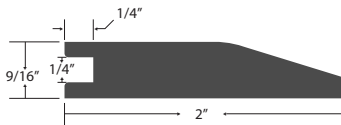

T-Molding					
Color	Item Code	Width	Height	Length	Weight
Cambria	PCWO14CTM	1-15/16"	21/32"	78"	2.7
Hiawatha	EWO15MTM	1-15/16"	21/32"	78"	2.7
Lambert	PCWO14LTM	1-15/16"	21/32"	78"	1.7
Monarch	EWO15FTM	1-15/16"	21/32"	78"	2.7
Portage	EWO14VTM	1-15/16"	21/32"	78"	1.7
Sonata	PCWO14STM	1-15/16"	21/32"	78"	2.7

Threshold					
Color	Item Code	Width	Height	Length	Weight
Cambria	PCWO14CTH	2"	7/8"	78"	2.7
Hiawatha	EWO15MTH	2"	7/8"	78"	2.7
Lambert	PCWO14LTH	2"	7/8"	78"	1.7
Monarch	EWO15FTH	2"	7/8"	78"	2.7
Portage	EWO14VTH	2"	7/8"	78"	2.7
Sonata	PCWO14STH	2"	7/8"	78"	2.7

Reducer					
Color	Item Code	Width	Height	Length	Weight
Cambria	PCWO14CRD	2"	9/16"	78"	1.7
Hiawatha	PCWO14HRD	2"	9/16"	78"	1.7
Lambert	PCWO14LRD	2"	9/16"	78"	1.7
Monarch	PCWO14MRD	2"	9/16"	78"	1.7
Portage	EWO14VRD	2"	9/16"	78"	1.7
Sonata	PCWO14SRD	2"	9/16"	78"	1.7

Stairnose					
Color	Item Code	Width	Height	Length	Weight
Cambria	PCWO14CSN	2-3/8"	13/16"	78"	1.7
Hiawatha	PCWO14HSN	2-3/8"	13/16"	78"	1.7
Lambert	PCWO14LSN	2-3/8"	13/16"	78"	1.7
Monarch	PCWO14MSN	2-3/8"	13/16"	78"	1.7
Portage	EWO14VSN	2-3/8"	13/16"	78"	2.7
Sonata	PCWO14SSN	2-3/8"	13/16"	78"	1.7