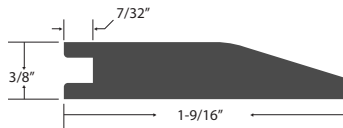

T-Molding					
Color	Item Code	Width	Height	Length	Weight
Autumn Brown	AH12ABTm	1-15/16"	21/32"	78"	1.7
Bronze	AH10BTm	1-15/16"	21/32"	78"	1.7
Caramel Cream	AH12CCTM	1-15/16"	21/32"	78"	1.7
Chestnut	AH10CTm	1-15/16"	21/32"	78"	1.7
Cider	AH12METm	1-15/16"	21/32"	78"	1.7
Coffee	B10CTm	1-15/16"	21/32"	78"	1.7
Dawn	AC10DTm	1-3/4"	1/2"	72"	1.7
Honey	B10HTm	1-15/16"	21/32"	78"	1.7
Honey Mango	AH12HMTM	1-15/16"	21/32"	78"	1.7
Huckleberry	AH10HTm	1-15/16"	21/32"	78"	1.7
Java	AH10Jm	1-15/16"	21/32"	78"	1.7
Mocha	AH10MTm	1-15/16"	21/32"	78"	1.7
Moonlight	AC10MTm	1-3/4"	1/2"	72"	1.7
Moonshine	B10MTm	1-15/16"	21/32"	78"	1.7
Acacia Natural 3/8"	AC10NTM	1-3/4"	1/2"	72"	1.7
Acacia Natural 1/2"	AC12NTm	1-3/4"	1/2"	72"	1.7
Toasted Almond	AH12TATM	1-15/16"	21/32"	78"	1.7
Toffee	AH12SHTm	1-15/16"	21/32"	78"	1.7
Twilight	AC10TTm	1-3/4"	1/2"	72"	1.7
Wild Blackberry	AH12WBm	1-15/16"	21/32"	78"	1.7

Threshold					
Color	Item Code	Width	Height	Length	Weight
Autumn Brown	AH12ABTh	2"	3/4"	78"	2.7
Bronze	AH10BTh	2"	3/4"	78"	2.7
Caramel Cream	AH12CCTH	2"	3/4"	78"	1.7
Chestnut	AH10CTh	2"	3/4"	78"	2.7
Cider	AH12METH	2"	3/4"	78"	2.7
Coffee	B10CTh	2"	3/4"	78"	2.7
Dawn	AC10DTh	1-3/4"	3/4"	72"	2.7
Honey	B10HTh	2"	3/4"	78"	2.7
Honey Mango	AH12HMTH	2"	3/4"	78"	1.7
Huckleberry	AH10HTh	2"	3/4"	78"	2.7
Java	AH10JTh	2"	3/4"	78"	2.7
Mocha	AH10MTh	2"	3/4"	78"	2.7
Moonlight	AC10MTh	1-3/4"	3/4"	72"	2.7
Moonshine	B10MTh	2"	3/4"	78"	2.7
Acacia Natural 3/8"	AC10NTH	1-3/4"	3/4"	72"	2.7
Acacia Natural 1/2"	AC12NTh	1-3/4"	3/4"	72"	2.7
Toasted Almond	AH12TATH	2"	3/4"	78"	1.7
Toffee	AH12SHTh	2"	3/4"	78"	2.7
Twilight	AC10TTh	1-3/4"	3/4"	72"	2.7
Wild Blackberry	AH12WBTh	2"	3/4"	78"	1.7