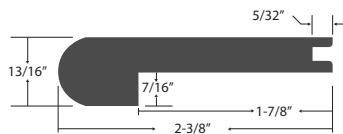

Stairnose					
Color	Item Code	Width	Height	Length	Weight
Autumn Brown	AH12ABSn	3"	3/4"	78"	2.7
Bronze	AH10BSn	2-3/8"	13/16"	78"	2.7
Caramel Cream	AH12CCSN	3"	3/4"	78"	1.7
Chestnut	AH10CSn	2-3/8"	13/16"	78"	2.7
Cider	AH10CISn	2-3/8"	13/16"	78"	2.7
Coffee	B10CSn	2-3/8"	13/16"	78"	2.7
Dawn	AC10DSn	3-1/2"	3/4"	72"	2.7
Honey	B10HSn	2-3/8"	13/16"	78"	2.7
Honey Mango	AH12HMSN	3"	3/4"	78"	1.7
Huckleberry	AH10HSn	2-3/8"	13/16"	78"	2.7
Java	AH10JSn	2-3/8"	13/16"	78"	2.7
Mocha	AH10MSn	2-3/8"	13/16"	78"	2.7
Moonlight	AC10MSn	3-1/2"	3/4"	72"	2.7
Moonshine	B10MSn	2-3/8"	13/16"	78"	2.7
Acacia Natural 3/8"	AC10NSn	3-1/2"	3/4"	72"	2.7
Acacia Natural 1/2"	AC12NSn	3-1/2"	3/4"	72"	2.7
Toasted Almond	AH12TASN	3"	3/4"	78"	1.7
Toffee	AH10TSn	2-3/8"	13/16"	78"	2.7
Twilight	AC10TSn	3-1/2"	3/4"	72"	2.7
Wild Blackberry	AH12WBSN	3"	3/4"	78"	1.7