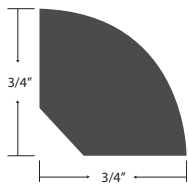

Quarter Round					
Color	Item Code	Width	Height	Length	Weight
Autumn Brown	AHABQr	3/4"	3/4"	78"	1.7
Bronze	AHBQr	3/4"	3/4"	78"	1.7
Caramel Cream	AH12CCQR	3/4"	3/4"	78"	1.7
Chestnut	AH10CQr	3/4"	3/4"	78"	1.7
Cider	AH12MEQr	3/4"	3/4"	78"	1.7
Coffee	B10CQr	3/4"	3/4"	78"	1.7
Dawn	ACGTQr	3/4"	3/4"	78"	1.7
Honey	B10HQr	3/4"	3/4"	78"	1.7
Honey Mango	AHNQr	3/4"	3/4"	78"	1.7
Huckleberry	AH10HQr	3/4"	3/4"	78"	2.7
Java	AH10JQR	3/4"	3/4"	78"	1.7
Mocha	AH10MQr	3/4"	3/4"	78"	1.7
Moonlight	ACNHQr	3/4"	3/4"	78"	1.7
Moonshine	B10MQr	3/4"	3/4"	78"	1.7
Acacia Natural 3/8"	ACNQr	3/4"	3/4"	78"	1.7
Acacia Natural 1/2"	ACNQr	3/4"	3/4"	78"	1.7
Toasted Almond	AH12TAQR	3/4"	3/4"	78"	1.7
Toffee	AH12SHQr	3/4"	3/4"	78"	1.7
Twilight	ACABWQr	3/4"	3/4"	78"	1.7
Wild Blackberry	AH12WBQR	3/4"	3/4"	78"	1.7