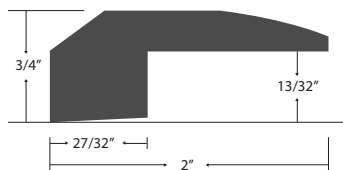

T-Molding					
Color	Item Code	Width	Height	Length	Weight
Autumn Brown	AH12ABTm	1-15/16"	21/32"	78"	1.7
Bronze	AH10BTm	1-15/16"	21/32"	78"	1.7
Caramel Cream	AH12CCTM	1-15/16"	21/32"	78"	1.7
Chestnut	AH10CTm	1-15/16"	21/32"	78"	1.7
Cider	AH12METm	1-15/16"	21/32"	78"	1.7
Coffee	B10CTm	1-15/16"	21/32"	78"	1.7
Dawn	AC10DTm	1-3/4"	1/2"	72"	1.7
Honey	B10HTm	1-15/16"	21/32"	78"	1.7
Honey Mango	AH12HMTM	1-15/16"	21/32"	78"	1.7
Huckleberry	AH10HTm	1-15/16"	21/32"	78"	1.7
Java	AH10Jm	1-15/16"	21/32"	78"	1.7
Mocha	AH10MTm	1-15/16"	21/32"	78"	1.7
Moonlight	AC10MTm	1-3/4"	1/2"	72"	1.7
Moonshine	B10MTm	1-15/16"	21/32"	78"	1.7
Acacia Natural 3/8"	AC10NTM	1-3/4"	1/2"	72"	1.7
Acacia Natural 1/2"	AC12NTm	1-3/4"	1/2"	72"	1.7
Toasted Almond	AH12TATM	1-15/16"	21/32"	78"	1.7
Toffee	AH12SHTm	1-15/16"	21/32"	78"	1.7
Twilight	AC10TTm	1-3/4"	1/2"	72"	1.7
Wild Blackberry	AH12WBm	1-15/16"	21/32"	78"	1.7

Threshold					
Color	Item Code	Width	Height	Length	Weight
Autumn Brown	AH12ABTh	2"	3/4"	78"	2.7
Bronze	AH10BTh	2"	3/4"	78"	2.7
Caramel Cream	AH12CCTH	2"	3/4"	78"	1.7
Chestnut	AH10CTh	2"	3/4"	78"	2.7
Cider	AH12METH	2"	3/4"	78"	2.7
Coffee	B10CTh	2"	3/4"	78"	2.7
Dawn	AC10DTh	1-3/4"	3/4"	72"	2.7
Honey	B10HTh	2"	3/4"	78"	2.7
Honey Mango	AH12HMTH	2"	3/4"	78"	1.7
Huckleberry	AH10HTh	2"	3/4"	78"	2.7
Java	AH10JTh	2"	3/4"	78"	2.7
Mocha	AH10MTh	2"	3/4"	78"	2.7
Moonlight	AC10MTh	1-3/4"	3/4"	72"	2.7
Moonshine	B10MTh	2"	3/4"	78"	2.7
Acacia Natural 3/8"	AC10NTH	1-3/4"	3/4"	72"	2.7
Acacia Natural 1/2"	AC12NTh	1-3/4"	3/4"	72"	2.7
Toasted Almond	AH12TATH	2"	3/4"	78"	1.7
Toffee	AH12SHTh	2"	3/4"	78"	2.7
Twilight	AC10TTh	1-3/4"	3/4"	72"	2.7
Wild Blackberry	AH12WBTh	2"	3/4"	78"	1.7