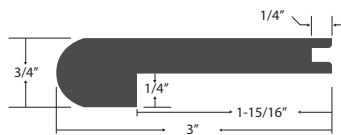

T-Molding					
Color	Item Code	Width	Height	Length	Weight
Acacia Natural 1/2"	AC12NTM	1-3/4"	1/2"	72"	1.7
Amarone	AH10HTM	1-15/16"	21/32"	78"	1.7
Cabernet	AH12CATM	1-15/16"	21/32"	78"	1.7
Champagne	SVHM12CTM	1-15/16"	21/32"	78"	1.7
Chardonnay	EWO12CHTM	1-15/16"	21/32"	78"	1.7
Lambrusco	SVHM12LTM	1-15/16"	21/32"	78"	1.7
Madeira	EWO14VTM	1-15/16"	21/32"	78"	1.7
Merlot	AH12METM	1-15/16"	21/32"	78"	1.7
Moscato	HM12MTM	1-15/16"	21/32"	78"	1.7
Pinot	SVHM12PTM	1-15/16"	21/32"	78"	1.7
Port	AW12NTM	1-15/16"	21/32"	78"	1.7
Sherry	AH12SHTM	1-15/16"	21/32"	78"	1.7
Tokaji	AH12TTM	1-15/16"	21/32"	78"	1.7
Vin Santo	EWO12VSTM	1-15/16"	21/32"	78"	1.7
Zinfandel	EWO12ZITM	1-15/16"	21/32"	78"	1.7

Threshold					
Color	Item Code	Width	Height	Length	Weight
Acacia Natural 1/2"	AC12NTH	1-3/4"	3/4"	72"	2.7
Amarone	AH10HTH	2"	3/4"	78"	2.7
Cabernet	AH12CATH	2"	3/4"	78"	2.7
Champagne	SVHM12CTH	2"	3/4"	78"	2.7
Chardonnay	EWO12CHTH	2"	3/4"	78"	2.7
Lambrusco	SVHM12LTH	2"	3/4"	78"	2.7
Madeira	EWO12MDTH	2"	3/4"	78"	1.7
Merlot	AH12METH	2"	3/4"	78"	2.7
Moscato	HM12MTH	2"	3/4"	78"	2.7
Pinot	SVHM12PTH	2"	3/4"	78"	2.7
Port	AW12NTH	2"	3/4"	78"	2.7
Sherry	AH12SHTH	2"	3/4"	78"	2.7
Tokaji	AH12TTH	2"	3/4"	78"	1.7
Vin Santo	EWO12VSTH	2"	3/4"	78"	2.7
Zinfandel	EWO12ZITH	2"	3/4"	78"	2.7

Sherry

Reducer					
Color	Item Code	Width	Height	Length	Weight
Acacia Natural 1/2"	AC12NRD	1-3/4"	1/2"	72"	1.7
Amarone	AH12ARD	2"	1/2"	78"	1.7
Cabernet	AH12CARD	2"	1/2"	78"	1.7
Champagne	SVHM12CRD	2"	1/2"	78"	1.7
Chardonnay	EWO12CHRD	2"	1/2"	78"	1.7
Lambrusco	SVHM12LRD	2"	1/2"	78"	1.7
Madeira	EWO12MDRD	2"	1/2"	78"	1.7
Merlot	AH12MERD	2"	1/2"	78"	1.7
Moscato	HM12MRD	2"	1/2"	78"	1.7
Pinot	SVHM12PRD	2"	1/2"	78"	1.7
Port	AW12NRD	2"	1/2"	78"	1.7
Sherry	AH12SHRD	2"	1/2"	78"	1.7
Tokaji	AH12TRD	2"	1/2"	78"	1.7
Vin Santo	EWO12VSRD	2"	1/2"	78"	1.7
Zinfandel	EWO12ZIRD	2"	1/2"	78"	1.7