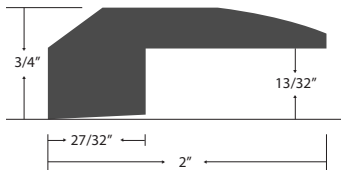

T-Molding					
Color	Item Code	Width	Height	Length	Weight
Acacia Natural 1/2"	AC12NTM	1-3/4"	1/2"	72"	1.7
Amarone	AH10HTM	1-15/16"	21/32"	78"	1.7
Cabernet	AH12CATM	1-15/16"	21/32"	78"	1.7
Champagne	SVHM12CTM	1-15/16"	21/32"	78"	1.7
Chardonnay	EWO12CHTM	1-15/16"	21/32"	78"	1.7
Lambrusco	SVHM12LTM	1-15/16"	21/32"	78"	1.7
Madeira	EWO14VTM	1-15/16"	21/32"	78"	1.7
Merlot	AH12METM	1-15/16"	21/32"	78"	1.7
Moscato	HM12MTM	1-15/16"	21/32"	78"	1.7
Pinot	SVHM12PTM	1-15/16"	21/32"	78"	1.7
Port	AW12NTM	1-15/16"	21/32"	78"	1.7
Sherry	AH12SHTM	1-15/16"	21/32"	78"	1.7
Tokaji	AH12TTM	1-15/16"	21/32"	78"	1.7
Vin Santo	EWO12VSTM	1-15/16"	21/32"	78"	1.7
Zinfandel	EWO12ZITM	1-15/16"	21/32"	78"	1.7

Threshold					
Color	Item Code	Width	Height	Length	Weight
Acacia Natural 1/2"	AC12NTH	1-3/4"	3/4"	72"	2.7
Amarone	AH10HTH	2"	3/4"	78"	2.7
Cabernet	AH12CATH	2"	3/4"	78"	2.7
Champagne	SVHM12CTH	2"	3/4"	78"	2.7
Chardonnay	EWO12CHTH	2"	3/4"	78"	2.7
Lambrusco	SVHM12LTH	2"	3/4"	78"	2.7
Madeira	EWO12MDTH	2"	3/4"	78"	1.7
Merlot	AH12METH	2"	3/4"	78"	2.7
Moscato	HM12MTH	2"	3/4"	78"	2.7
Pinot	SVHM12PTH	2"	3/4"	78"	2.7
Port	AW12NTH	2"	3/4"	78"	2.7
Sherry	AH12SHTH	2"	3/4"	78"	2.7
Tokaji	AH12TTH	2"	3/4"	78"	1.7
Vin Santo	EWO12VSTH	2"	3/4"	78"	2.7
Zinfandel	EWO12ZITH	2"	3/4"	78"	2.7

Quarter Round					
Color	Item Code	Width	Height	Length	Weight
Acacia Natural 1/2"	ACNQR	3/4"	3/4"	78"	1.7
Amarone	AH10HQR	3/4"	3/4"	78"	2.7
Cabernet	AH12CAQR	3/4"	3/4"	78"	1.7
Champagne	SVHM12CQR	3/4"	3/4"	78"	1.7
Chardonnay	EWOMQR	3/4"	3/4"	78"	1.7
Lambrusco	SVHM12LQR	3/4"	3/4"	78"	1.7
Madeira	EWOVQR	3/4"	3/4"	78"	1.7
Merlot	AH12MEQR	3/4"	3/4"	78"	1.7
Pinot	SVHM12PQR	3/4"	3/4"	78"	1.7
Sherry	AH12SHQR	3/4"	3/4"	78"	1.7
Tokaji	AH12TQR	3/4"	3/4"	78"	1.7
Vin Santo	EWO12VSQR	3/4"	3/4"	78"	1.7
Zinfandel	EWO12ZIQR	3/4"	3/4"	78"	1.7