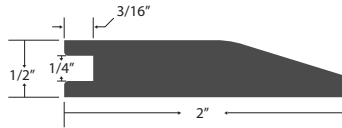

T-Molding					
Color	Item Code	Width	Height	Length	Weight
Acacia Natural 1/2"	AC12NTM	1-3/4"	1/2"	72"	1.7
Amarone	AH10HTM	1-15/16"	21/32"	78"	1.7
Cabernet	AH12CATM	1-15/16"	21/32"	78"	1.7
Champagne	SVHM12CTM	1-15/16"	21/32"	78"	1.7
Chardonnay	EWO12CHTM	1-15/16"	21/32"	78"	1.7
Lambrusco	SVHM12LTM	1-15/16"	21/32"	78"	1.7
Madeira	EWO14VTM	1-15/16"	21/32"	78"	1.7
Merlot	AH12METM	1-15/16"	21/32"	78"	1.7
Moscato	HM12MTM	1-15/16"	21/32"	78"	1.7
Pinot	SVHM12PTM	1-15/16"	21/32"	78"	1.7
Port	AW12NTM	1-15/16"	21/32"	78"	1.7
Sherry	AH12SHTM	1-15/16"	21/32"	78"	1.7
Tokaji	AH12TTM	1-15/16"	21/32"	78"	1.7
Vin Santo	EWO12VSTM	1-15/16"	21/32"	78"	1.7
Zinfandel	EWO12ZITM	1-15/16"	21/32"	78"	1.7

Threshold					
Color	Item Code	Width	Height	Length	Weight
Acacia Natural 1/2"	AC12NTH	1-3/4"	3/4"	72"	2.7
Amarone	AH10HTH	2"	3/4"	78"	2.7
Cabernet	AH12CATH	2"	3/4"	78"	2.7
Champagne	SVHM12CTH	2"	3/4"	78"	2.7
Chardonnay	EWO12CHTH	2"	3/4"	78"	2.7
Lambrusco	SVHM12LTH	2"	3/4"	78"	2.7
Madeira	EWO12MDTH	2"	3/4"	78"	1.7
Merlot	AH12METH	2"	3/4"	78"	2.7
Moscato	HM12MTH	2"	3/4"	78"	2.7
Pinot	SVHM12PTH	2"	3/4"	78"	2.7
Port	AW12NTH	2"	3/4"	78"	2.7
Sherry	AH12SHTH	2"	3/4"	78"	2.7
Tokaji	AH12TTH	2"	3/4"	78"	1.7
Vin Santo	EWO12VSTH	2"	3/4"	78"	2.7
Zinfandel	EWO12ZITH	2"	3/4"	78"	2.7

Sherry

Reducer					
Color	Item Code	Width	Height	Length	Weight
Acacia Natural 1/2"	AC12NRD	1-3/4"	1/2"	72"	1.7
Amarone	AH12ARD	2"	1/2"	78"	1.7
Cabernet	AH12CARD	2"	1/2"	78"	1.7
Champagne	SVHM12CRD	2"	1/2"	78"	1.7
Chardonnay	EWO12CHRD	2"	1/2"	78"	1.7
Lambrusco	SVHM12LRD	2"	1/2"	78"	1.7
Madeira	EWO12MDRD	2"	1/2"	78"	1.7
Merlot	AH12MERD	2"	1/2"	78"	1.7
Moscato	HM12MRD	2"	1/2"	78"	1.7
Pinot	SVHM12PRD	2"	1/2"	78"	1.7
Port	AW12NRD	2"	1/2"	78"	1.7
Sherry	AH12SHRD	2"	1/2"	78"	1.7
Tokaji	AH12TRD	2"	1/2"	78"	1.7
Vin Santo	EWO12VSRD	2"	1/2"	78"	1.7
Zinfandel	EWO12ZIRD	2"	1/2"	78"	1.7