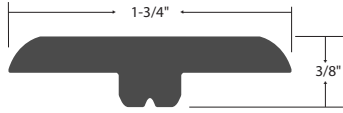

Anise

T-Molding					
Color	Item Code	Width	Height	Length	Weight
Anise	EVP7ANTM	1-3/4"	3/8"	92"	2.7
Buttercup	EVP7BUTM	1-3/4"	3/8"	92"	2.7
Chamomile	EVP7CHTM	1-3/4"	3/8"	92"	2.7
Foxglove	EVP7FOTM	1-3/4"	3/8"	92"	2.7
Goldenrod	EVP7GOTM	1-3/4"	3/8"	92"	2.7
Orchid	EVP7ORTM	1-3/4"	3/8"	92"	2.7
Hawthorn	EVP7HATM	1-3/4"	3/8"	92"	2.7
Lotus	EVP7LOTM	1-3/4"	3/8"	92"	2.7
Marigold	EVP7MATM	1-3/4"	3/8"	92"	2.7
Papyrus	EVP7PPTM	1-3/4"	3/8"	92"	2.7
Thistle	EVP7THTM	1-3/4"	3/8"	92"	2.7
Wildrose	EVP7WITM	1-3/4"	3/8"	92"	2.7
Wisteria	EVP7WSTM	1-3/4"	3/8"	92"	2.7

Threshold					
Color	Item Code	Width	Height	Length	Weight
Anise	EVP7ANTH	1-3/8"	3/8"	92"	2.7
Buttercup	EVP7BUTH	1-3/8"	3/8"	92"	2.7
Chamomile	EVP7CHTH	1-3/8"	3/8"	92"	2.7
Foxglove	EVP7FOTH	1-3/8"	3/8"	92"	2.7
Goldenrod	EVP7GOTH	1-3/8"	3/8"	92"	2.7
Orchid	EVP7ORTH	1-3/8"	3/8"	92"	2.7
Hawthorn	EVP7HATH	1-3/8"	3/8"	92"	2.7
Lotus	EVP7LOTH	1-3/8"	3/8"	92"	2.7
Marigold	EVP7MATH	1-3/8"	3/8"	92"	2.7
Papyrus	EVP7PPTH	1-3/8"	3/8"	92"	2.7
Thistle	EVP7THTH	1-3/8"	3/8"	92"	2.7
Wildrose	EVP7WITH	1-3/8"	3/8"	92"	2.7
Wisteria	EVP7WSTH	1-3/8"	3/8"	92"	2.7

Buttercup

Reducer					
Color	Item Code	Width	Height	Length	Weight
Anise	EVP7ANRD	1-3/4"	3/8"	92"	2.7
Buttercup	EVP7BURD	1-3/4"	3/8"	92"	2.7
Chamomile	EVP7CHRD	1-3/4"	3/8"	92"	2.7
Foxglove	EVP7FORD	1-3/4"	3/8"	92"	2.7
Goldenrod	EVP7GORD	1-3/4"	3/8"	92"	2.7
Orchid	EVP7ORRD	1-3/4"	3/8"	92"	2.7
Hawthorn	EVP7HARD	1-3/4"	3/8"	92"	2.7
Lotus	EVP7LORD	1-3/4"	3/8"	92"	2.7
Marigold	EVP7MARD	1-3/4"	3/8"	92"	2.7
Papyrus	EVP7PPRD	1-3/4"	3/8"	92"	2.7
Thistle	EVP7THRD	1-3/4"	3/8"	92"	2.7
Wildrose	EVP7WIRD	1-3/4"	3/8"	92"	2.7
Wisteria	EVP7WSRD	1-3/4"	3/8"	92"	2.7