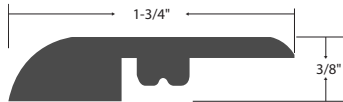

Anise

T-Molding					
Color	Item Code	Width	Height	Length	Weight
Anise	EVP7ANTM	1-3/4"	3/8"	92"	2.7
Buttercup	EVP7BUTM	1-3/4"	3/8"	92"	2.7
Chamomile	EVP7CHTM	1-3/4"	3/8"	92"	2.7
Foxglove	EVP7FOTM	1-3/4"	3/8"	92"	2.7
Goldenrod	EVP7GOTM	1-3/4"	3/8"	92"	2.7
Orchid	EVP7ORTM	1-3/4"	3/8"	92"	2.7
Hawthorn	EVP7HATM	1-3/4"	3/8"	92"	2.7
Lotus	EVP7LOTM	1-3/4"	3/8"	92"	2.7
Marigold	EVP7MATM	1-3/4"	3/8"	92"	2.7
Papyrus	EVP7PPTM	1-3/4"	3/8"	92"	2.7
Thistle	EVP7THTM	1-3/4"	3/8"	92"	2.7
Wildrose	EVP7WITM	1-3/4"	3/8"	92"	2.7
Wisteria	EVP7WSTM	1-3/4"	3/8"	92"	2.7

Threshold					
Color	Item Code	Width	Height	Length	Weight
Anise	EVP7ANTH	1-3/8"	3/8"	92"	2.7
Buttercup	EVP7BUTH	1-3/8"	3/8"	92"	2.7
Chamomile	EVP7CHTH	1-3/8"	3/8"	92"	2.7
Foxglove	EVP7FOTH	1-3/8"	3/8"	92"	2.7
Goldenrod	EVP7GOTH	1-3/8"	3/8"	92"	2.7
Orchid	EVP7ORTH	1-3/8"	3/8"	92"	2.7
Hawthorn	EVP7HATH	1-3/8"	3/8"	92"	2.7
Lotus	EVP7LOTH	1-3/8"	3/8"	92"	2.7
Marigold	EVP7MATH	1-3/8"	3/8"	92"	2.7
Papyrus	EVP7PPTH	1-3/8"	3/8"	92"	2.7
Thistle	EVP7THTH	1-3/8"	3/8"	92"	2.7
Wildrose	EVP7WITH	1-3/8"	3/8"	92"	2.7
Wisteria	EVP7WSTH	1-3/8"	3/8"	92"	2.7

Buttercup

Reducer					
Color	Item Code	Width	Height	Length	Weight
Anise	EVP7ANRD	1-3/4"	3/8"	92"	2.7
Buttercup	EVP7BURD	1-3/4"	3/8"	92"	2.7
Chamomile	EVP7CHRD	1-3/4"	3/8"	92"	2.7
Foxglove	EVP7FORD	1-3/4"	3/8"	92"	2.7
Goldenrod	EVP7GORD	1-3/4"	3/8"	92"	2.7
Orchid	EVP7ORRD	1-3/4"	3/8"	92"	2.7
Hawthorn	EVP7HARD	1-3/4"	3/8"	92"	2.7
Lotus	EVP7LORD	1-3/4"	3/8"	92"	2.7
Marigold	EVP7MARD	1-3/4"	3/8"	92"	2.7
Papyrus	EVP7PPRD	1-3/4"	3/8"	92"	2.7
Thistle	EVP7THRD	1-3/4"	3/8"	92"	2.7
Wildrose	EVP7WIRD	1-3/4"	3/8"	92"	2.7
Wisteria	EVP7WSRD	1-3/4"	3/8"	92"	2.7