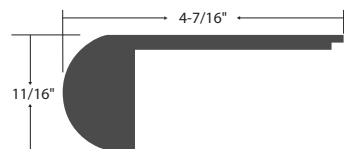

Flush Stairnose					
Color	Item Code	Width	Height	Length	Weight
Anise	EVP7ANSNF	4-7/16"	11/16"	92"	5.5
Buttercup	EVP7BUSN	4-7/16"	11/16"	92"	5.5
Chamomile	EVP7CHSN	4-7/16"	11/16"	92"	5.5
Foxglove	EVP7FOSN	4-7/16"	11/16"	92"	5.5
Goldenrod	EVP7GOSN	4-7/16"	11/16"	92"	5.5
Orchid	EVP7ORSN	4-7/16"	11/16"	92"	5.5
Marigold	EVP7MASNF	4-7/16"	11/16"	92"	5.5
Papyrus	EVP7PPSNF	4-7/16"	11/16"	92"	5.5
Wildrose	EVP7WISNF	4-7/16"	11/16"	92"	5.5
Wisteria	EVP7WSSNF	4-7/16"	11/16"	92"	5.5