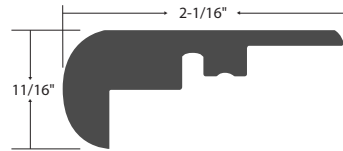

Anise

T-Molding					
Color	Item Code	Width	Height	Length	Weight
Anise	EVP7ANTM	1-3/4"	3/8"	92"	2.7
Buttercup	EVP7BUTM	1-3/4"	3/8"	92"	2.7
Chamomile	EVP7CHTM	1-3/4"	3/8"	92"	2.7
Foxglove	EVP7FOTM	1-3/4"	3/8"	92"	2.7
Goldenrod	EVP7GOTM	1-3/4"	3/8"	92"	2.7
Orchid	EVP7ORTM	1-3/4"	3/8"	92"	2.7
Hawthorn	EVP7HATM	1-3/4"	3/8"	92"	2.7
Lotus	EVP7LOTM	1-3/4"	3/8"	92"	2.7
Marigold	EVP7MATM	1-3/4"	3/8"	92"	2.7
Papyrus	EVP7PPTM	1-3/4"	3/8"	92"	2.7
Thistle	EVP7THTM	1-3/4"	3/8"	92"	2.7
Wildrose	EVP7WITM	1-3/4"	3/8"	92"	2.7
Wisteria	EVP7WSTM	1-3/4"	3/8"	92"	2.7

Threshold					
Color	Item Code	Width	Height	Length	Weight
Anise	EVP7ANTH	1-3/8"	3/8"	92"	2.7
Buttercup	EVP7BUTH	1-3/8"	3/8"	92"	2.7
Chamomile	EVP7CHTH	1-3/8"	3/8"	92"	2.7
Foxglove	EVP7FOTH	1-3/8"	3/8"	92"	2.7
Goldenrod	EVP7GOTH	1-3/8"	3/8"	92"	2.7
Orchid	EVP7ORTH	1-3/8"	3/8"	92"	2.7
Hawthorn	EVP7HATH	1-3/8"	3/8"	92"	2.7
Lotus	EVP7LOTH	1-3/8"	3/8"	92"	2.7
Marigold	EVP7MATH	1-3/8"	3/8"	92"	2.7
Papyrus	EVP7PPTH	1-3/8"	3/8"	92"	2.7
Thistle	EVP7THTH	1-3/8"	3/8"	92"	2.7
Wildrose	EVP7WITH	1-3/8"	3/8"	92"	2.7
Wisteria	EVP7WSTH	1-3/8"	3/8"	92"	2.7

Buttercup

Reducer					
Color	Item Code	Width	Height	Length	Weight
Anise	EVP7ANRD	1-3/4"	3/8"	92"	2.7
Buttercup	EVP7BURD	1-3/4"	3/8"	92"	2.7
Chamomile	EVP7CHRD	1-3/4"	3/8"	92"	2.7
Foxglove	EVP7FORD	1-3/4"	3/8"	92"	2.7
Goldenrod	EVP7GORD	1-3/4"	3/8"	92"	2.7
Orchid	EVP7ORRD	1-3/4"	3/8"	92"	2.7
Hawthorn	EVP7HARD	1-3/4"	3/8"	92"	2.7
Lotus	EVP7LORD	1-3/4"	3/8"	92"	2.7
Marigold	EVP7MARD	1-3/4"	3/8"	92"	2.7
Papyrus	EVP7PPRD	1-3/4"	3/8"	92"	2.7
Thistle	EVP7THRD	1-3/4"	3/8"	92"	2.7
Wildrose	EVP7WIRD	1-3/4"	3/8"	92"	2.7
Wisteria	EVP7WSRD	1-3/4"	3/8"	92"	2.7