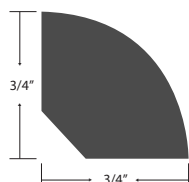

Quarter Round					
Color	Item Code	Width	Height	Length	Weight
Anise	EVP7ANQR	3/4"	3/4"	92"	1.7
Buttercup	EVP7BUQR	3/4"	3/4"	92"	1.7
Chamomile	EVP7CHQR	3/4"	3/4"	92"	1.7
Foxglove	EVP7FOQR	3/4"	3/4"	92"	1.7
Goldenrod	EVP7GOQR	3/4"	3/4"	92"	1.7
Orchid	EVP7ORQR	3/4"	3/4"	92"	1.7
Hawthorn	EVP7HAQR	3/4"	3/4"	92"	1.7
Lotus	EVP7LOQR	3/4"	3/4"	92"	1.7
Marigold	EVP7MAQR	3/4"	3/4"	92"	1.7
Papyrus	EVP7PPQR	3/4"	3/4"	92"	1.7
Thistle	EVP7THQR	3/4"	3/4"	92"	1.7
Wildrose	EVP7WIQR	3/4"	3/4"	92"	1.7
Wisteria	EVP7WSQR	3/4"	3/4"	92"	1.7