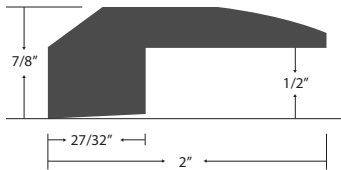

T-Molding					
Color	Item Code	Width	Height	Length	Weight
Emilia	EWO14EMTM	1-15/16"	21/32"	78"	1.7
Ferrara	EWO14EMTM	1-15/16"	21/32"	78"	1.7
Haenna	EWO14HTM	1-15/16"	21/32"	78"	1.7
Jenne	EWO14JTM	1-15/16"	21/32"	78"	1.7
Mantua	EWO14MATM	1-15/16"	21/32"	78"	1.7
Palermo	EWO14PTM	1-15/16"	21/32"	78"	1.7
Salerno	EWO14STM	1-15/16"	21/32"	78"	1.7
Tuscany	EWO14TUTM	1-15/16"	21/32"	78"	1.7
Urbino	EWO14URTM	1-15/16"	21/32"	78"	1.7
Venice	EWO14VTM	1-15/16"	21/32"	78"	1.7
Verona	EWO14VTM	1-15/16"	21/32"	78"	1.7

Threshold					
Color	Item Code	Width	Height	Length	Weight
Emilia	EWO14EMTH	2"	7/8"	78"	2.7
Ferrara	EWO14EMTH	2"	7/8"	78"	2.7
Haenna	EWO14HTH	2"	7/8"	78"	1.7
Jenne	EWO14JTH	2"	7/8"	78"	1.7
Mantua	EWO14MATH	2"	7/8"	78"	2.7
Palermo	EWO14PTH	2"	7/8"	78"	2.7
Salerno	EWO14STH	2"	7/8"	78"	1.7
Tuscany	EWO14TUTH	2"	7/8"	78"	2.7
Urbino	EWO14URTH	2"	7/8"	78"	2.7
Venice	EWO14VTH	2"	7/8"	78"	2.7
Verona	EWO14VTH	2"	7/8"	78"	2.7

Reducer					
Color	Item Code	Width	Height	Length	Weight
Emilia	EWO14EMRD	2"	9/16"	78"	1.7
Ferrara	EWO14EMRD	2"	9/16"	78"	1.7
Haenna	EWO14HRD	2"	9/16"	78"	1.7
Jenne	EWO14JRD	2"	9/16"	78"	1.7
Mantua	EWO14MARD	2"	9/16"	78"	1.7
Palermo	EWO14PRD	2"	9/16"	78"	1.7
Salerno	EWO14SRD	2"	9/16"	78"	1.7
Tuscany	EWO14TURD	2"	9/16"	78"	1.7
Urbino	EWO14URRD	2"	9/16"	78"	1.7
Venice	EWO14VRD	2"	9/16"	78"	1.7
Verona	EWO14VRD	2"	9/16"	78"	1.7

Quarter Round					
Color	Item Code	Width	Height	Length	Weight
Emilia	EWO14EMQR	3/4"	3/4"	78"	1.7
Mantua	EWO14MAQR	3/4"	3/4"	78"	1.7
Palermo	EWO14PQR	3/4"	3/4"	78"	1.7
Tuscany	EWO14TUQR	3/4"	3/4"	78"	1.7
Urbino	EWO14URQR	3/4"	3/4"	78"	1.7
Venice	EWOVQR	3/4"	3/4"	78"	1.7