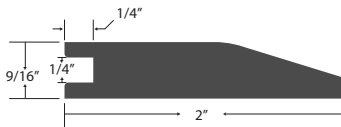

T-Molding					
Color	Item Code	Width	Height	Length	Weight
Emilia	EWO14EMTM	1-15/16"	21/32"	78"	1.7
Ferrara	EWO14EMTM	1-15/16"	21/32"	78"	1.7
Haenna	EWO14HTM	1-15/16"	21/32"	78"	1.7
Jenne	EWO14JTM	1-15/16"	21/32"	78"	1.7
Mantua	EWO14MATM	1-15/16"	21/32"	78"	1.7
Palermo	EWO14PTM	1-15/16"	21/32"	78"	1.7
Salerno	EWO14STM	1-15/16"	21/32"	78"	1.7
Tuscany	EWO14TUTM	1-15/16"	21/32"	78"	1.7
Urbino	EWO14URTM	1-15/16"	21/32"	78"	1.7
Venice	EWO14VTM	1-15/16"	21/32"	78"	1.7
Verona	EWO14VTM	1-15/16"	21/32"	78"	1.7

Threshold					
Color	Item Code	Width	Height	Length	Weight
Emilia	EWO14EMTH	2"	7/8"	78"	2.7
Ferrara	EWO14EMTH	2"	7/8"	78"	2.7
Haenna	EWO14HTH	2"	7/8"	78"	1.7
Jenne	EWO14JTH	2"	7/8"	78"	1.7
Mantua	EWO14MATH	2"	7/8"	78"	2.7
Palermo	EWO14PTH	2"	7/8"	78"	2.7
Salerno	EWO14STH	2"	7/8"	78"	1.7
Tuscany	EWO14TUTH	2"	7/8"	78"	2.7
Urbino	EWO14URTH	2"	7/8"	78"	2.7
Venice	EWO14VTH	2"	7/8"	78"	2.7
Verona	EWO14VTH	2"	7/8"	78"	2.7

Reducer					
Color	Item Code	Width	Height	Length	Weight
Emilia	EWO14EMRD	2"	9/16"	78"	1.7
Ferrara	EWO14EMRD	2"	9/16"	78"	1.7
Haenna	EWO14HRD	2"	9/16"	78"	1.7
Jenne	EWO14JRD	2"	9/16"	78"	1.7
Mantua	EWO14MARD	2"	9/16"	78"	1.7
Palermo	EWO14PRD	2"	9/16"	78"	1.7
Salerno	EWO14SRD	2"	9/16"	78"	1.7
Tuscany	EWO14TURD	2"	9/16"	78"	1.7
Urbino	EWO14URRD	2"	9/16"	78"	1.7
Venice	EWO14VRD	2"	9/16"	78"	1.7
Verona	EWO14VRD	2"	9/16"	78"	1.7

Quarter Round					
Color	Item Code	Width	Height	Length	Weight
Emilia	EWO14EMQR	3/4"	3/4"	78"	1.7
Mantua	EWO14MAQR	3/4"	3/4"	78"	1.7
Palermo	EWO14PQR	3/4"	3/4"	78"	1.7
Tuscany	EWO14TUQR	3/4"	3/4"	78"	1.7
Urbino	EWO14URQR	3/4"	3/4"	78"	1.7
Venice	EWOVQR	3/4"	3/4"	78"	1.7