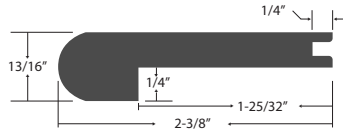

Stairnose					
Color	Item Code	Width	Height	Length	Weight
Emilia	EWO14EMSN	2-3/8"	13/16"	78"	2.7
Ferrara	EWO14EMSN	2-3/8"	13/16"	78"	2.7
Haenna	EWO14HSN	2-3/8"	13/16"	78"	2.7
Jenne	EWO14JSN	2-3/8"	13/16"	78"	1.7
Mantua	EWO14MASN	2-3/8"	13/16"	78"	2.7
Palermo	EWO14PSN	2-3/8"	13/16"	78"	2.7
Salerno	EWO14SSN	2-3/8"	13/16"	78"	2.7
Tuscany	EWO14TUSN	2-3/8"	13/16"	78"	2.7
Urbino	EWO14URSN	2-3/8"	13/16"	78"	2.7
Venice	EWO14VSN	2-3/8"	13/16"	78"	2.7
Verona	EWO14VSN	2-3/8"	13/16"	78"	2.7